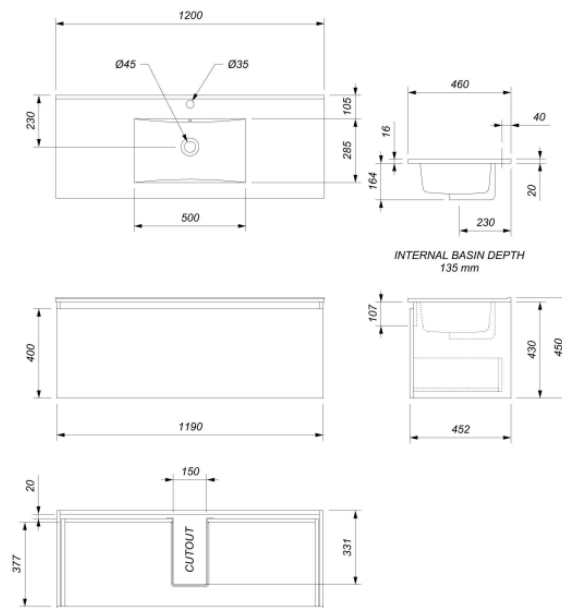

1200 Pinnacle Wall Hung Vanity

NZ Made Cabinet
Green Slate
Valley -Vitreous China Top
Brushed Nickel Waste &
Over Flow Ring