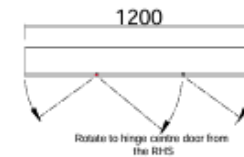

1200 Mahia Mirror Cabinet Green Slate

6 glass shelves