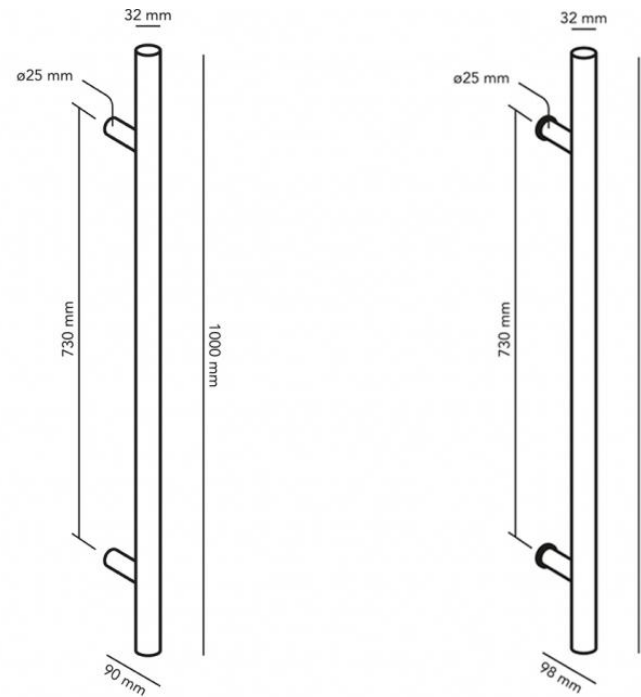

Bathroom

Bathroom

MEASUREMENTS SUBJECT TO MANUFACTURING TOLERANCE
SPECIFICATIONS MAY CHANGE WITHOUT NOTICE

Aura 1000mm Heated Pole Warmer

Brushed Nickel
Requires Transformer