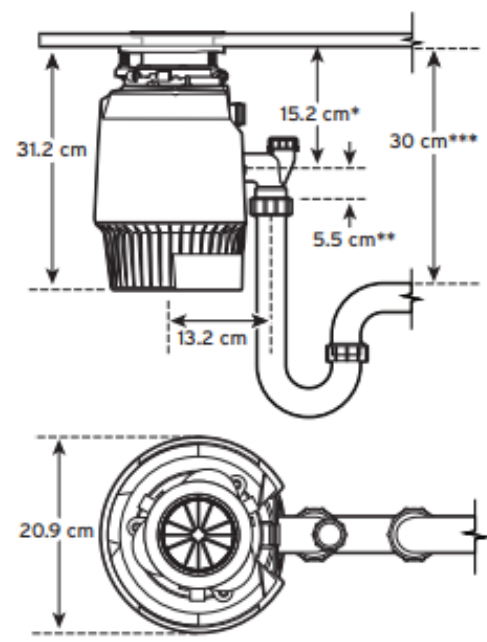

## Essex Single Bowl

Stainless Steel

Bowl size: 400 x 400 x 200mm

## Dimensions

---