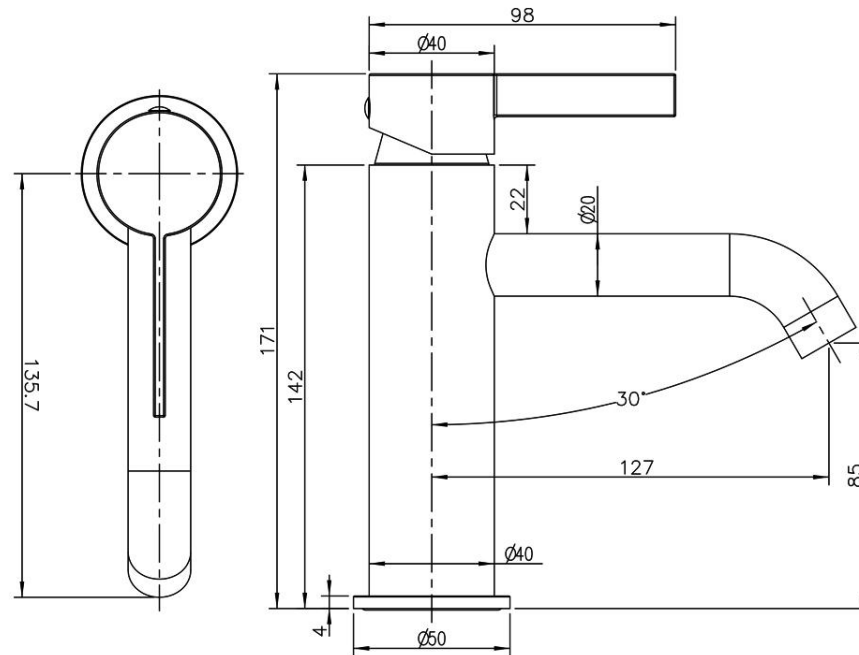

Brushed Nickel