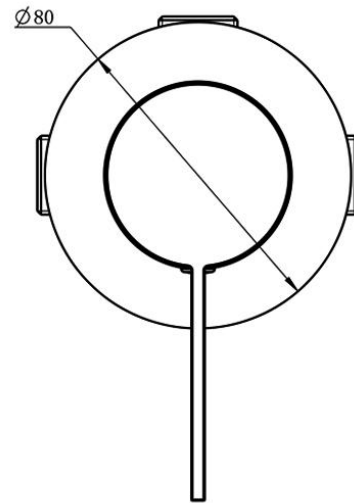

Bathroom

Bathroom

Due Shower Mixer

Brushed Nickel