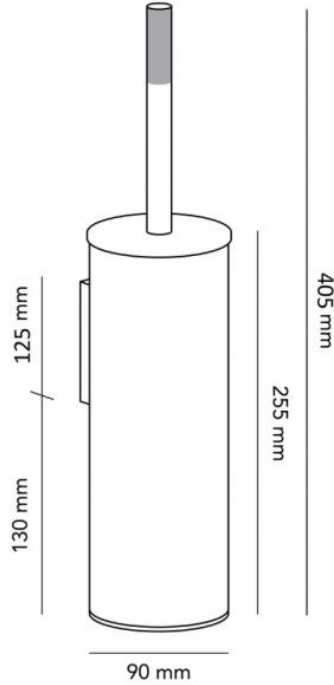

Bathroom

Bathroom

Aura Toilet Brush Holder

Brushed Nickel

MEASUREMENTS SUBJECT TO MANUFACTURING TOLERANCE
SPECIFICATIONS MAY CHANGE WITHOUT NOTICE