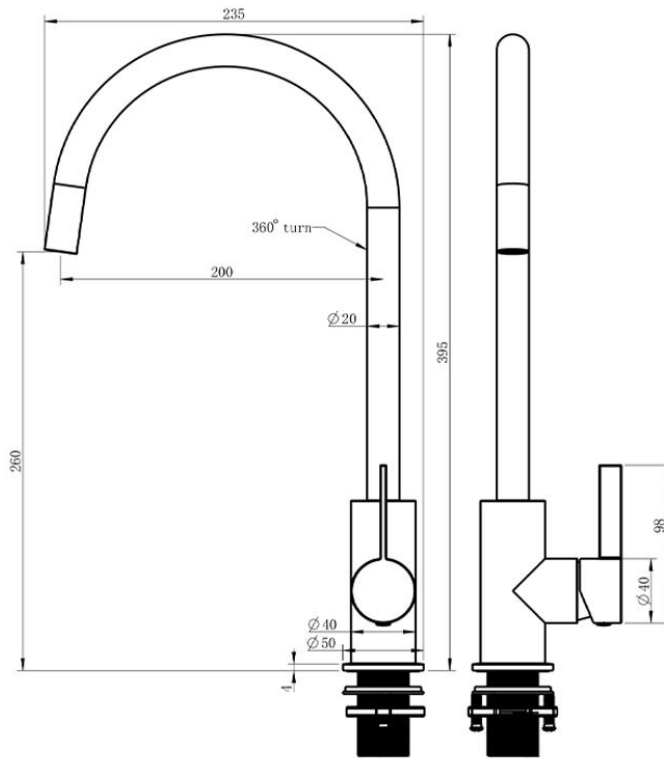

Laundry

Due Sink Mixer

Brushed Nickel