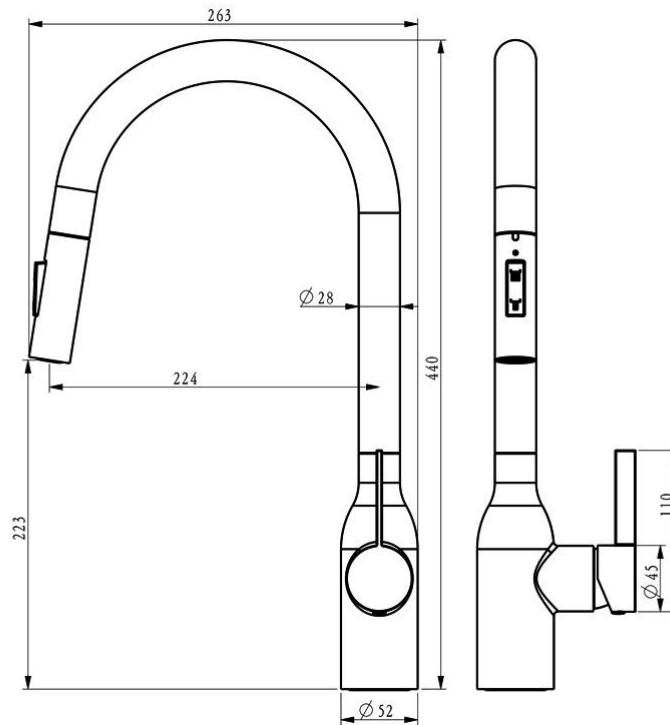

Kitchen Kitchen

Due Kitchen Mixer Two Function

Brushed Nickel
Pull Out Spray