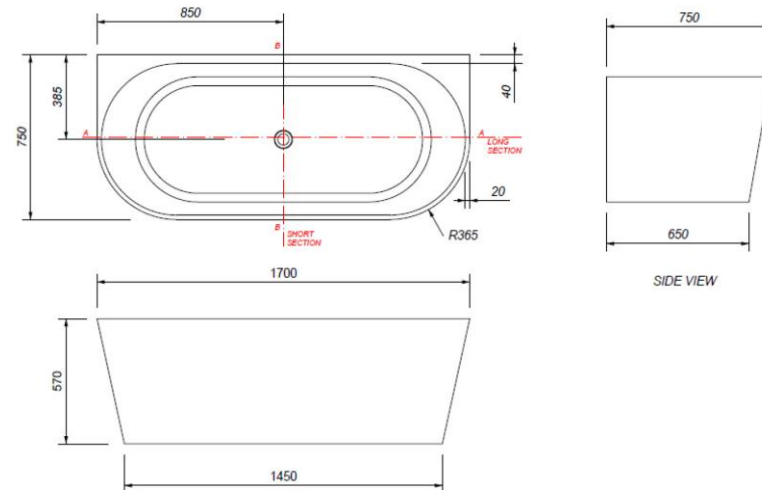

1700 Mackenzie Back To Wall Bath
Includes White Waste