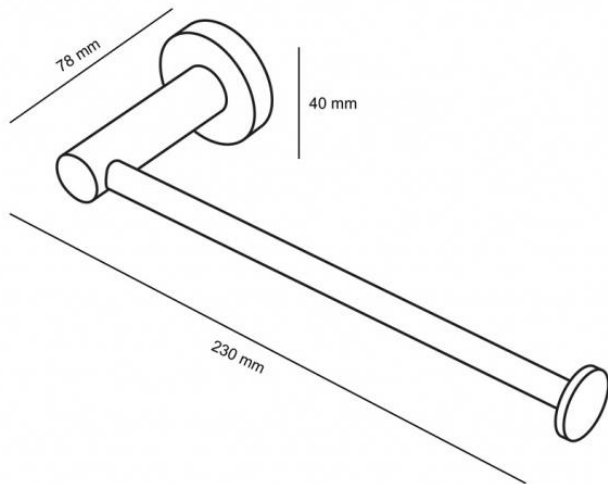

Bathroom

Bathroom

Aura Towel Stirrup &
Toilet Roll Holder

Brushed Nickel