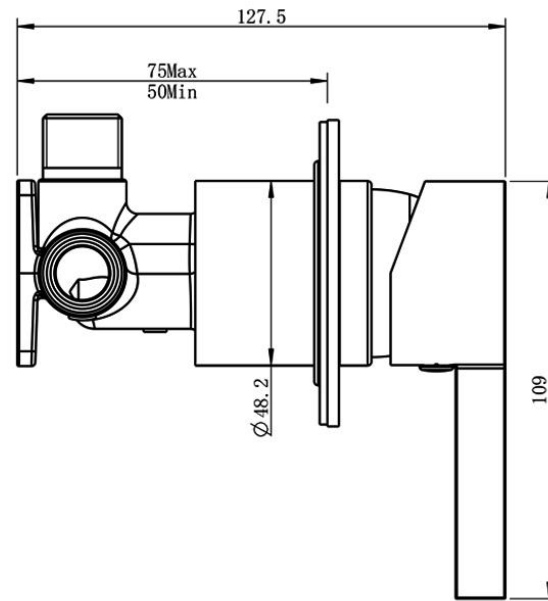

Bathroom

Bathroom

Due Shower Mixer

Brushed Nickel