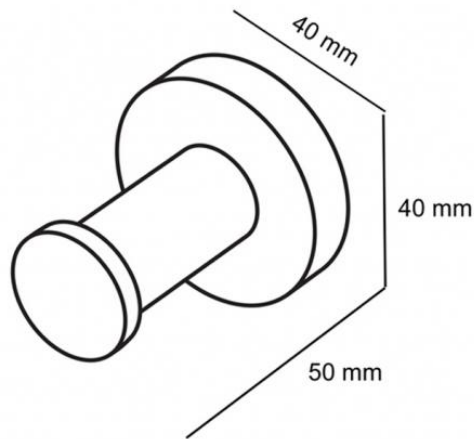

Bathroom

Bathroom

Aura Robe Hook

Brushed Nickel

MEASUREMENTS SUBJECT TO MANUFACTURING TOLERANCE
SPECIFICATIONS MAY CHANGE WITHOUT NOTICE