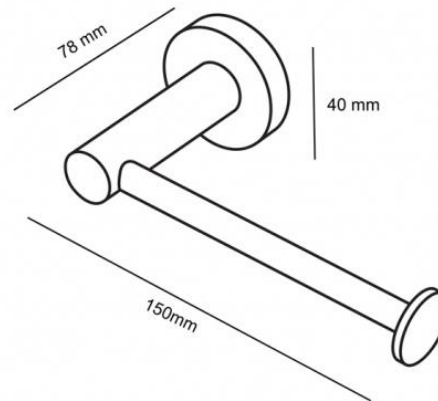

Bathroom

Bathroom

Aura Towel Stirrup &
Toilet Roll Holder

Brushed Nickel