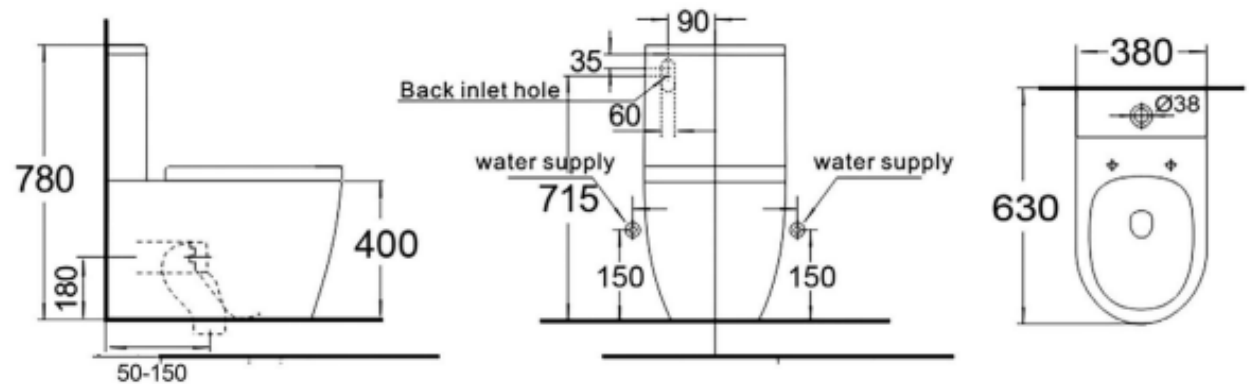

## Fuori Toilet Suite

Brushed Nickel Flush Button

NOTE: A 170-235 mm set out can be achieved if using a 14714.00 PVC bend (not supplied)