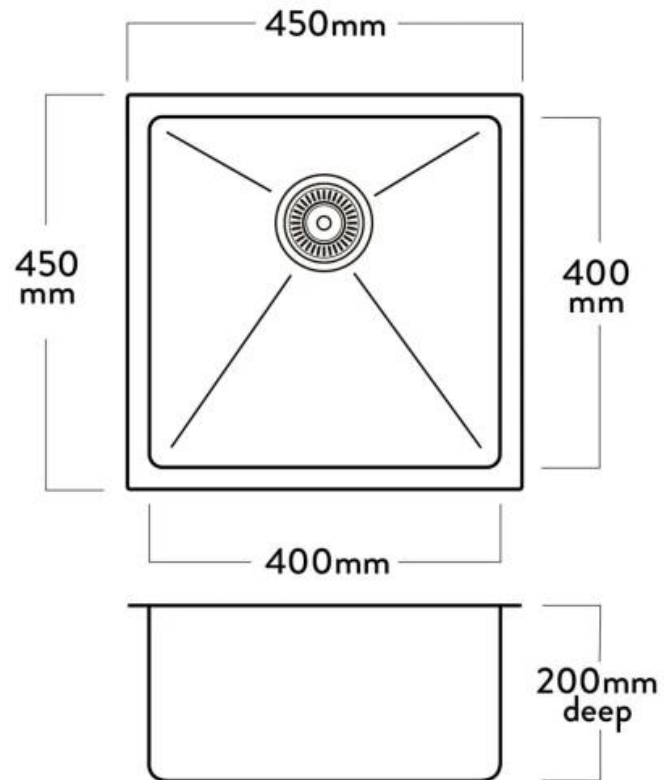

Kitchen

Kitchen

Essex Single Bowl

Stainless Steel

Bowl size: 400 x 400 x 200mm