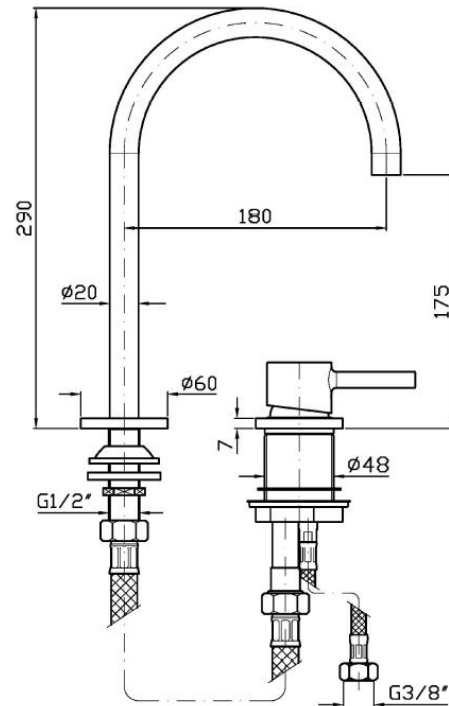

Bathroom Bathroom

Pan S Extended Height Goose Neck Basin Mixer

Brushed Chocolate

Bathroom

Galaxy 450mm Arch
Led Mirror

Backlit LED
Demister

Bathroom

Bathroom