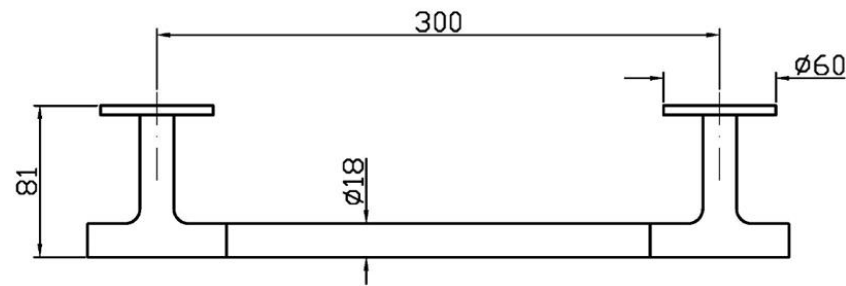

Bathroom

Bathroom

Pan S 300mm Towel Rail

Brushed Chocolate