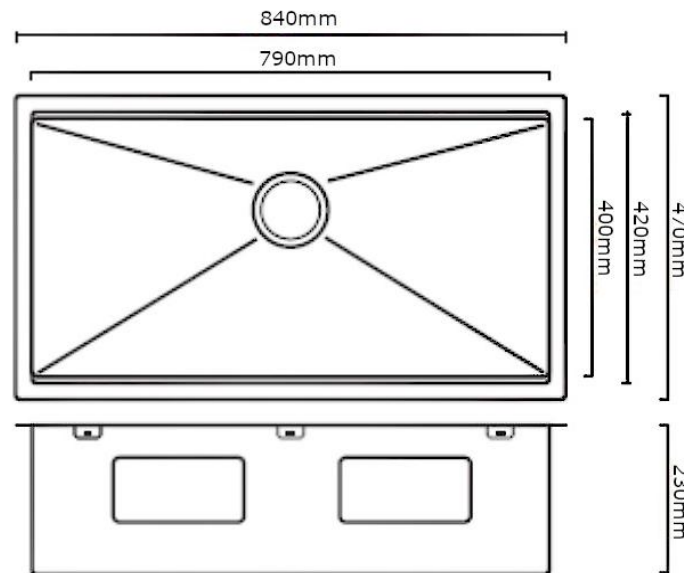

Central Workstation Single Bowl

Stainless Steel