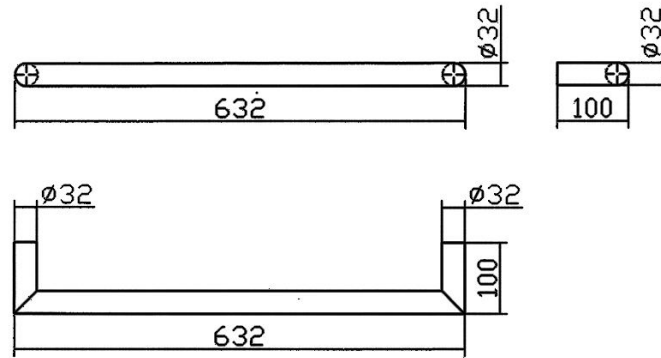

Bathroom

Bathroom

Calora Heated Towel Rail

Brushed Chocolate
632mm x 100mm x 32mm
x 3 rails