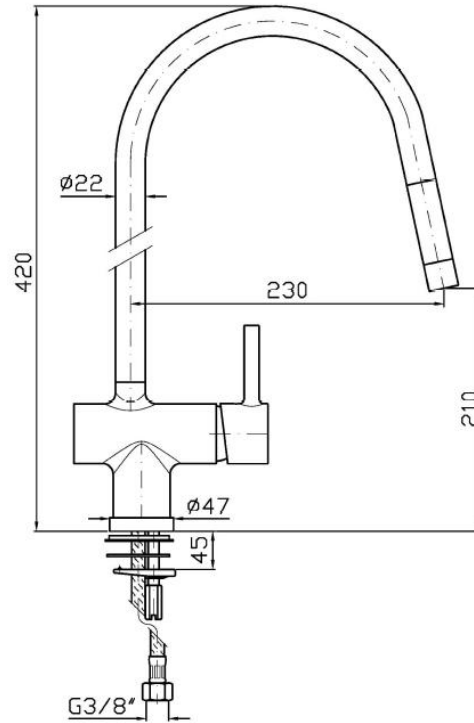

Bathroom

Calora Heated Towel Rail

Brushed Chocolate
632mm x 100mm x 32mm
x 3 rails

Bathroom

Bathroom

Halo Quiet Bathroom Fan

German Made Motor
New Zealand Made Vent

Kitchen Products

Kitchen Kitchen

Valentina 900mm Undermount Range Hood

Deep profile
Improved extraction performance

Kitchen

Pan S Kitchen Sink Mixer

Brushed Chocolate
Pull Out Spray

Kitchen

Kitchen