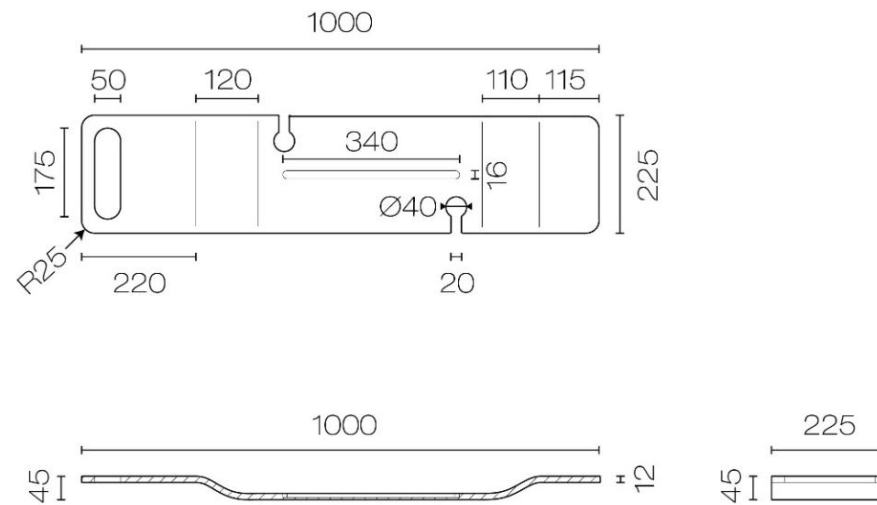

Niagara Belle 1800mm Freestanding Bath

Matt White

Bathroom Bathroom

Niagara Bath Rack

White
Solid Surface

Bathroom

Bathroom

Pan S Bath Column With Handset