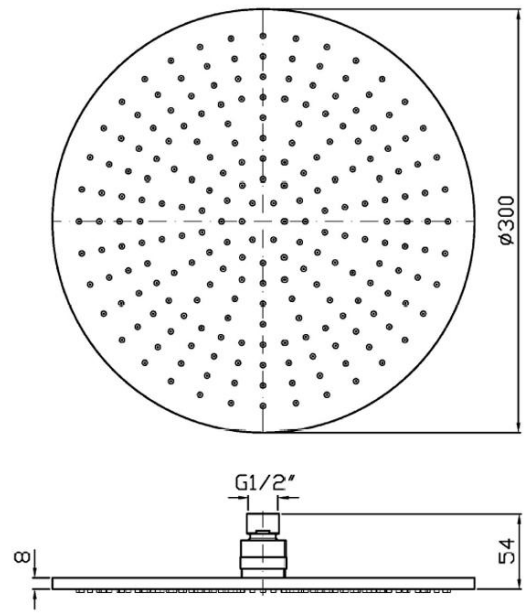

Brushed Chocolate
Requires Basic Set

Bathroom

Bathroom

Zucchetti Slide Shower

Brushed Chocolate
1 Function Handset
Shower Elbow

Bathroom

Bathroom

Zucchetti 300 mm
Shower Head