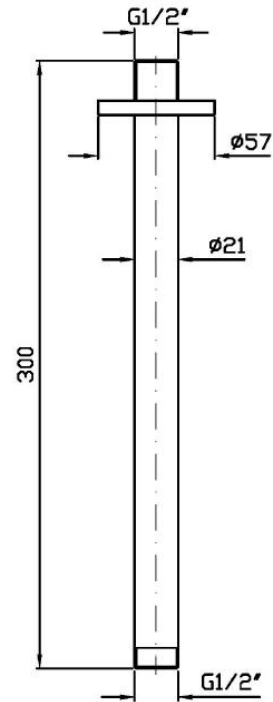

Bathroom

Bathroom

Zucchetti 300mm Ceiling Arm

Brushed Chocolate