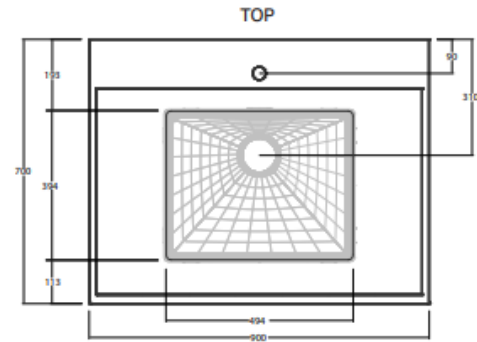

Mako 70 Laundry Cabinet 900

2 Drawer
Under Mount Sink
Bright White Benchtop
Colour To Be Selected