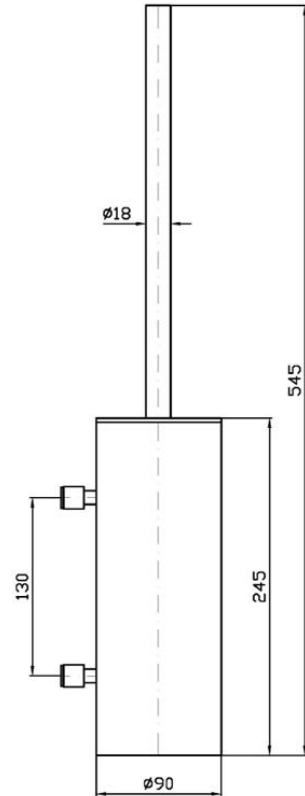

Bathroom

Bathroom

Pan S Wall Mounted
Toilet Brush Holder

Brushed Chocolate