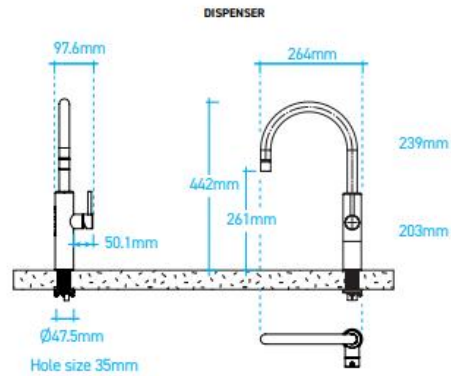

Central Workstation Single Bowl

Stainless Steel

Kitchen Kitchen

Dimensions

Evo 750 Insinkerator Waste Disposal

Quiet Sound Seal Technology
Air Switch Cover Brushed

Scullery

Billi Multifunction Sink Mixer