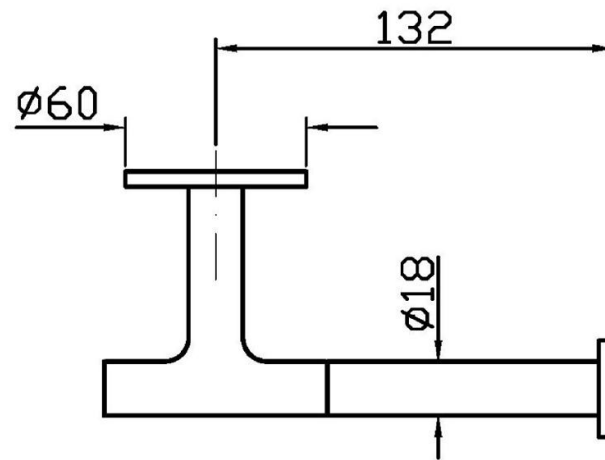

Pan S Wall Mounted
Toilet Brush Holder

Brushed Chocolate

Bathroom

Bathroom

Pan S Toilet Roll Holder

Brushed Chocolate

Bathroom

Bathroom