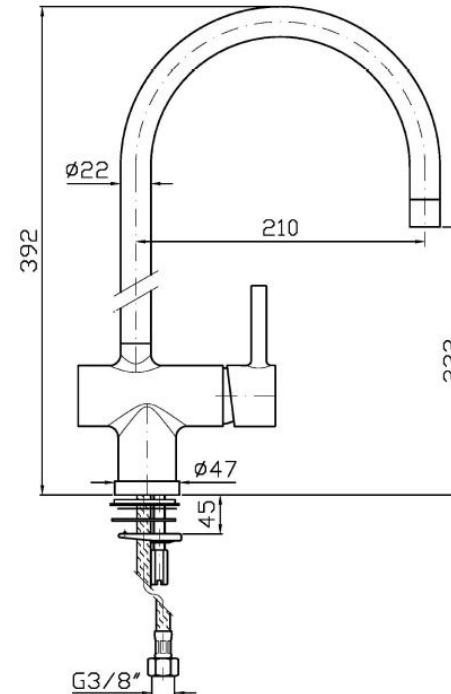

Pan S Kitchen Sink Mixer

Brushed Chocolate