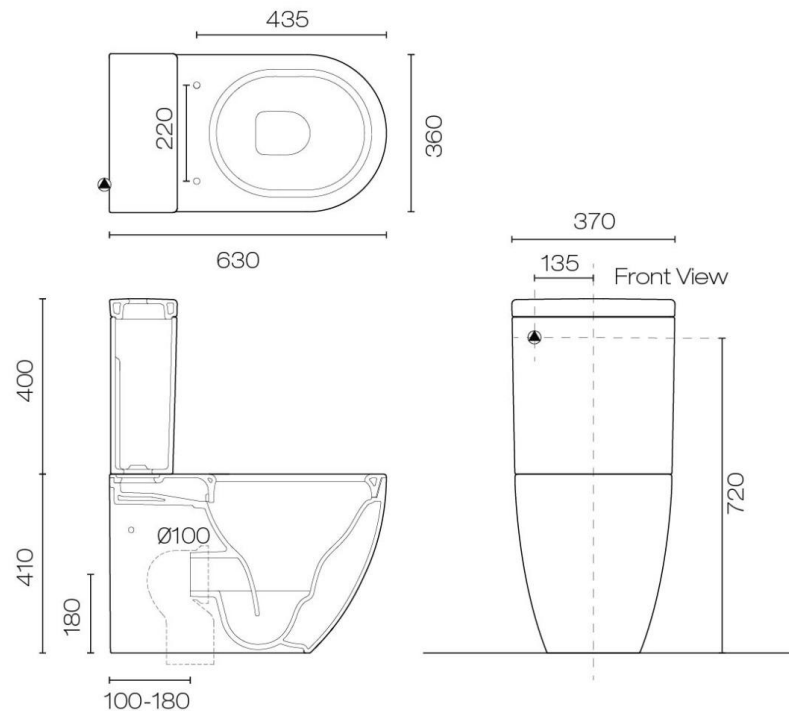

Bathroom Bathroom

▲ Water Inlet

Sfera Toilet Suite

Matt White
Slim Seat
Upgrade to Matt White Flush Button