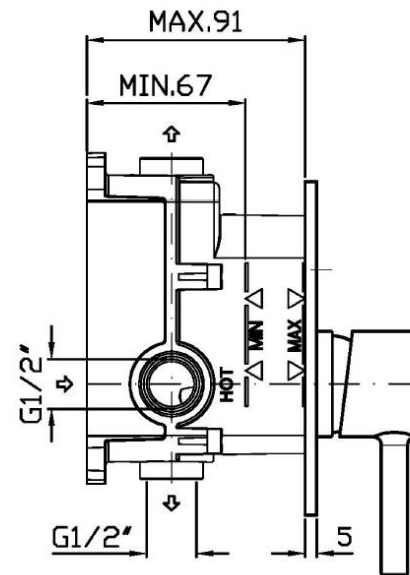

Bathroom Bathroom

Pan S Push Button Diverter Mixer

Brushed Chocolate
Requires Basic Set