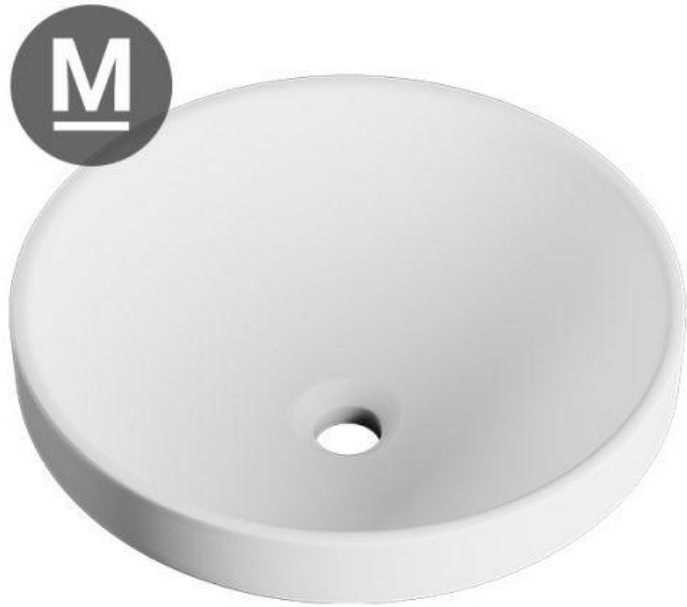

Bathroom Bathroom