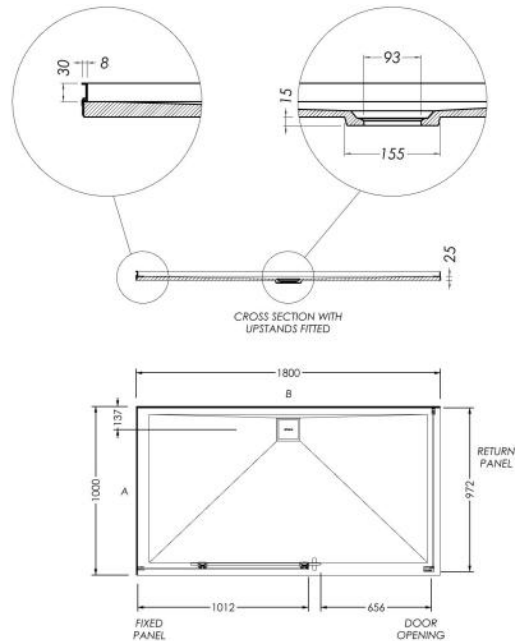

Bathroom Bathroom

1800 x 1000 Motio Slateforma Shower Enclosure

Chalk Slateforma Tray
Optional Flat Wall Liner
Brushed Nickle Door Trim

Bathroom

Bathroom

Pan S Robe Hook

Brushed Chocolate

Bathroom