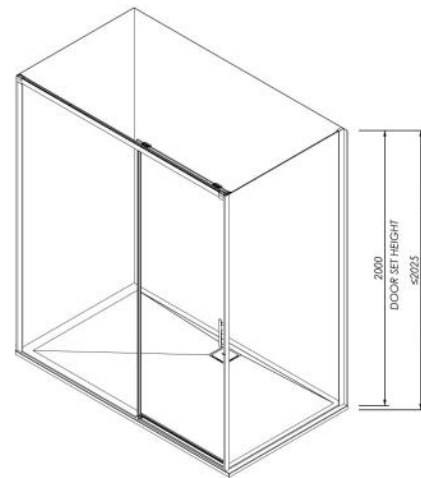

Bathroom Bathroom

1800 x 1000 Motio Slateforma Shower Enclosure

Chalk Slateforma Tray
Optional Flat Wall Liner
Brushed Nickle Door Trim

Bathroom

Bathroom

Pan S Robe Hook

Brushed Chocolate

Bathroom