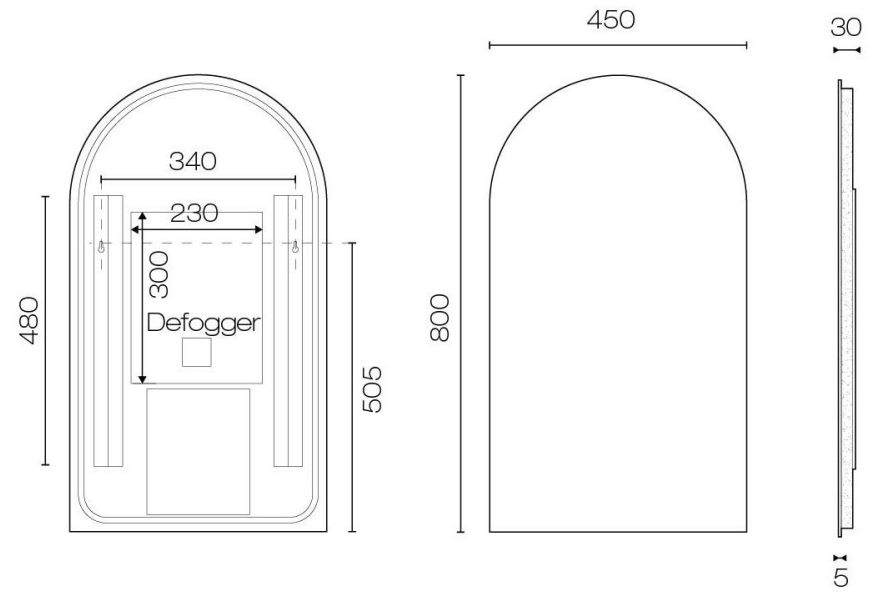

Bathroom Bathroom

Pan S Extended Height Goose Neck Basin Mixer

Brushed Chocolate

Bathroom

Galaxy 450mm Arch
Led Mirror

Backlit LED
Demister

Bathroom

Bathroom