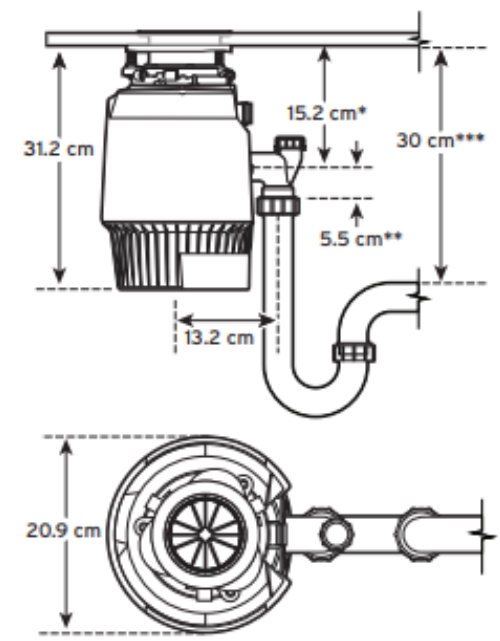

Central Workstation Single Bowl

Stainless Steel

Kitchen Kitchen

Dimensions

Evo 750 Insinkerator Waste Disposal

Quiet Sound Seal Technology
Air Switch Cover Brushed

Scullery

Billi Multifunction Sink Mixer