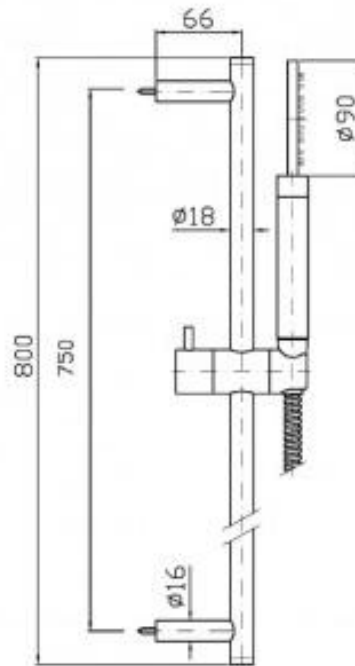

Bathroom

Bathroom

Zucchetti Slide Shower

Brushed Chocolate
1 Function Handset
Shower Elbow