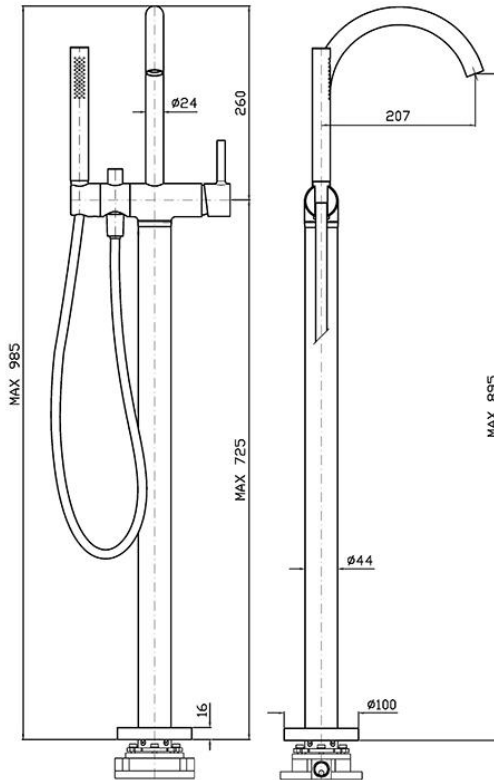

Bathroom

Bathroom

Pan S Bath Column With Handset

Brushed Chocolate
Requires Basic Set