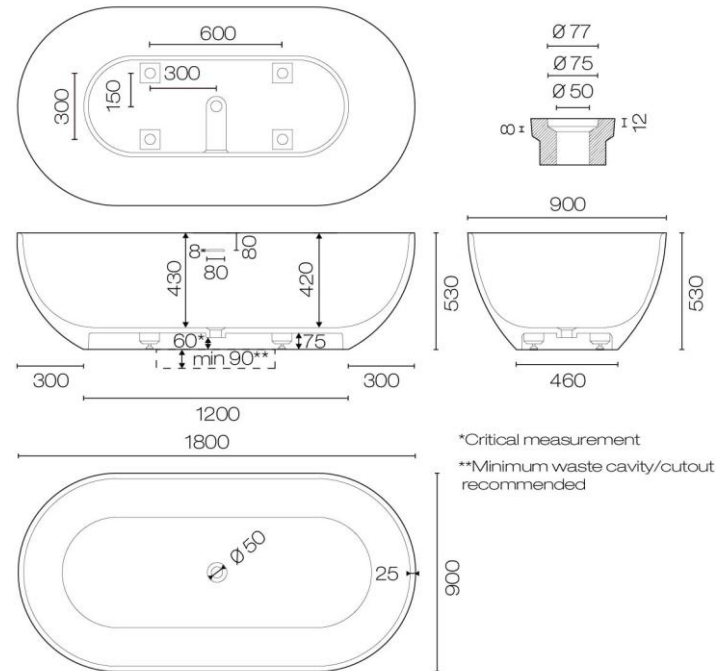

Niagara Belle 1800mm Freestanding Bath

Matt White