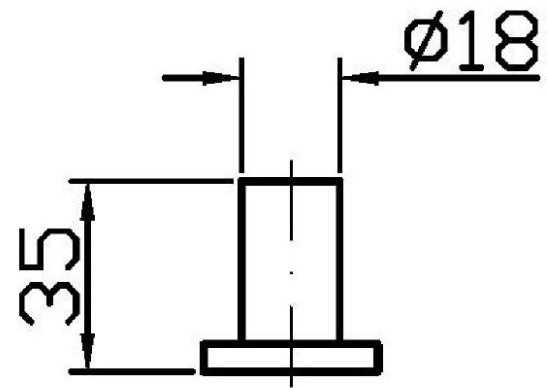

Bathroom Bathroom

1800 x 1000 Motio Slateforma Shower Enclosure

Chalk Slateforma Tray
Optional Flat Wall Liner
Brushed Nickle Door Trim

Bathroom

Bathroom

Pan S Robe Hook

Brushed Chocolate

Bathroom