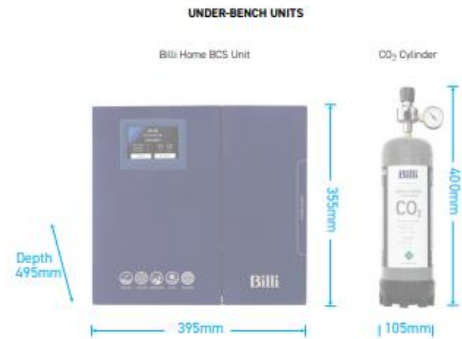

Central Workstation Single Bowl

Stainless Steel

Kitchen Kitchen

Dimensions

Evo 750 Insinkerator Waste Disposal

Quiet Sound Seal Technology
Air Switch Cover Brushed

Scullery

Billi Multifunction Sink Mixer