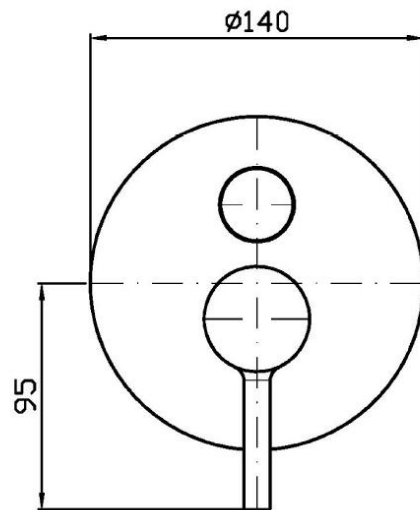

Bathroom Bathroom

Pan S Push Button Diverter Mixer

Brushed Chocolate
Requires Basic Set