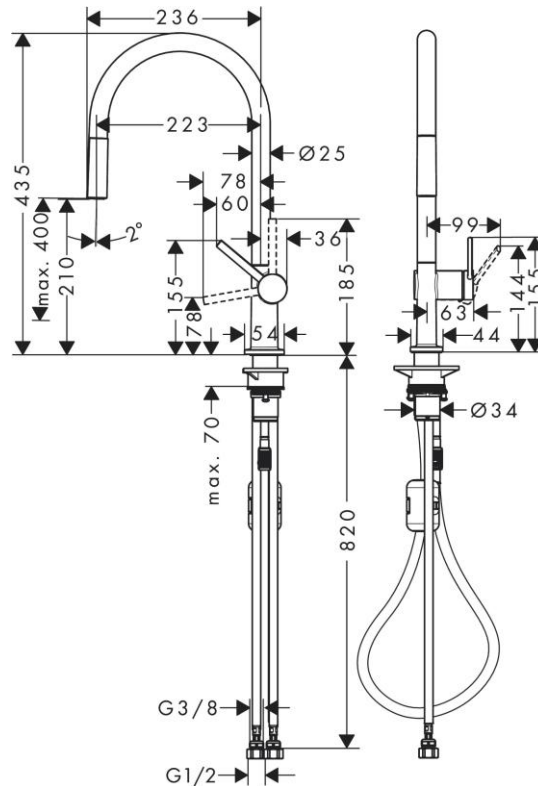

Kitchen Kitchen

Talis M54 Kitchen Mixer

Brushed Black Chrome
Pull Out Function