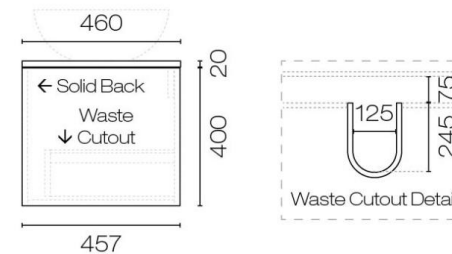

1500 Stanza Opaco Wall Hung Vanity

3 Drawer
Left Hand Basin
Timber Veneer - Walnut
White Carrara Top