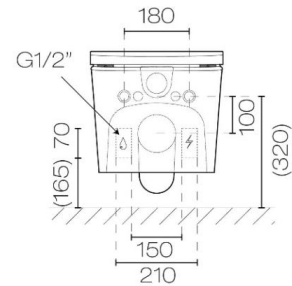

Bathroom Bathroom

AXENT One Plus Wall Hung Intelligent Toilet

White
Bidet Functions via remote or App