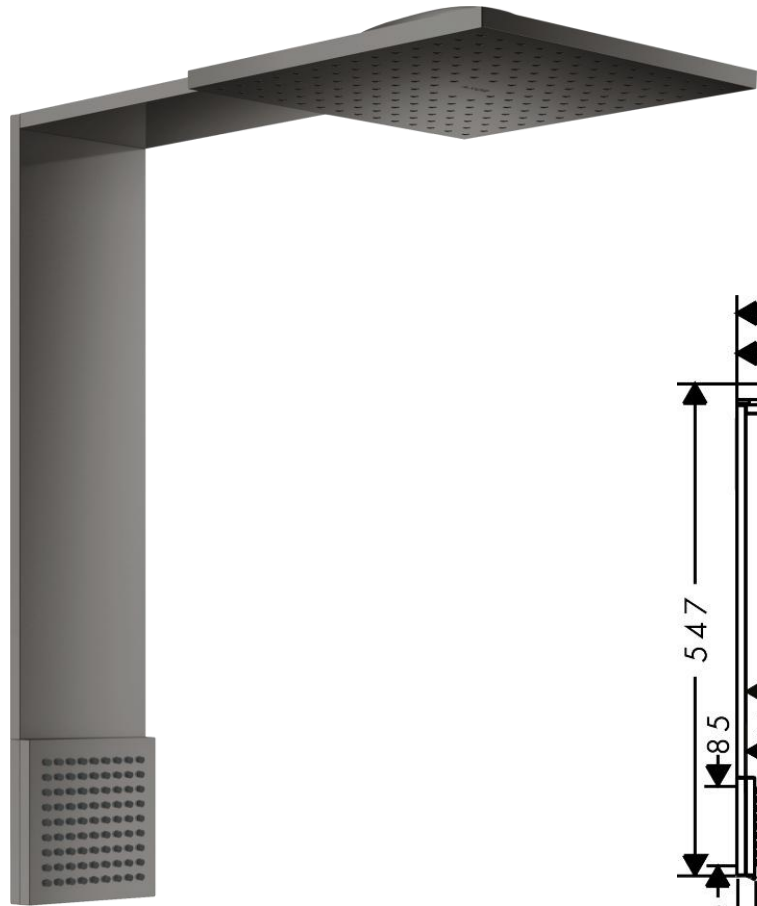

Bathroom Bathroom

AXOR Shower Composition Shower

Brushed Black Chrome
Shoulder Shower
2 Jet
Powder Rain