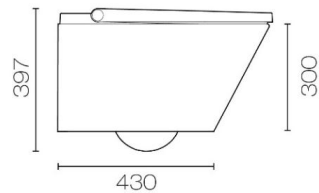

Bathroom Bathroom

AXENT One Plus Wall Hung Intelligent Toilet

White
Bidet Functions via remote or App