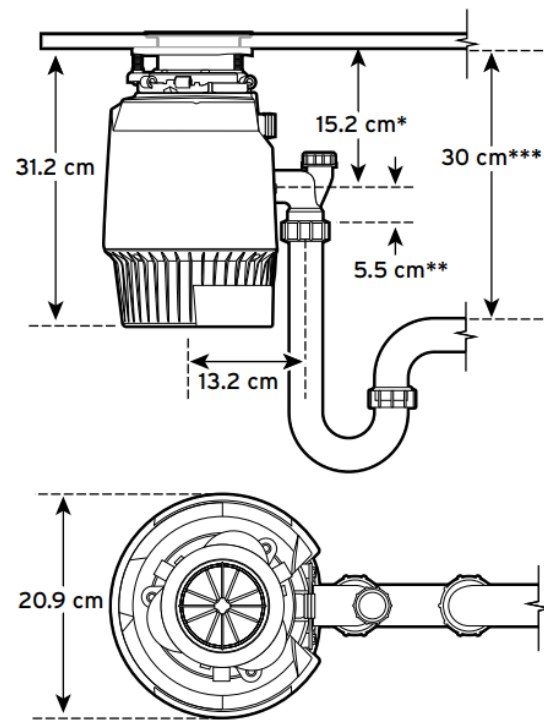

Kitchen Kitchen

Insinkerator Evolution Plus 1000SR

Insinkerator Waste Disposal