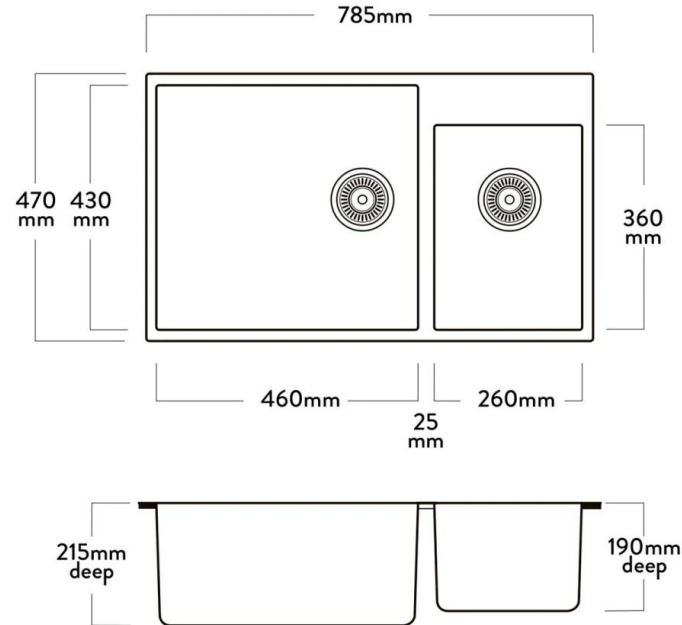

Pistoia Bowl & 3/4 Mercer Duro Granite Sink

Made from 80% Granite