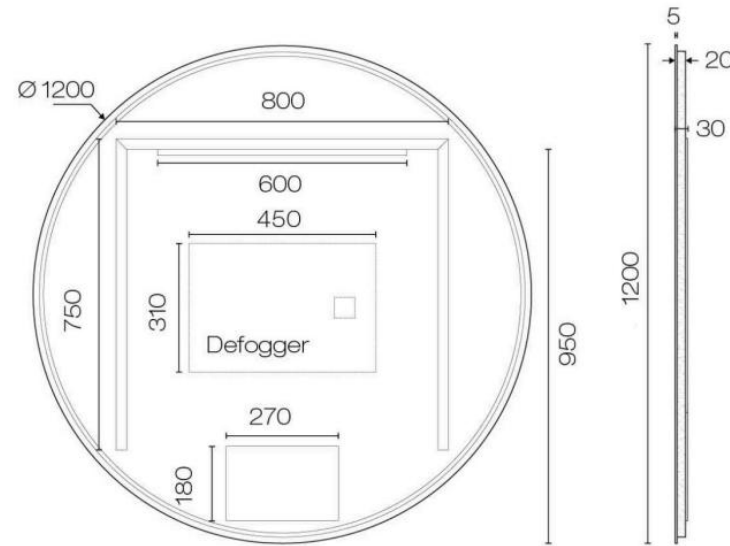

Bathroom

Bathroom

Galaxy 1200mm Round
Led Mirror

Backlit
With Demister