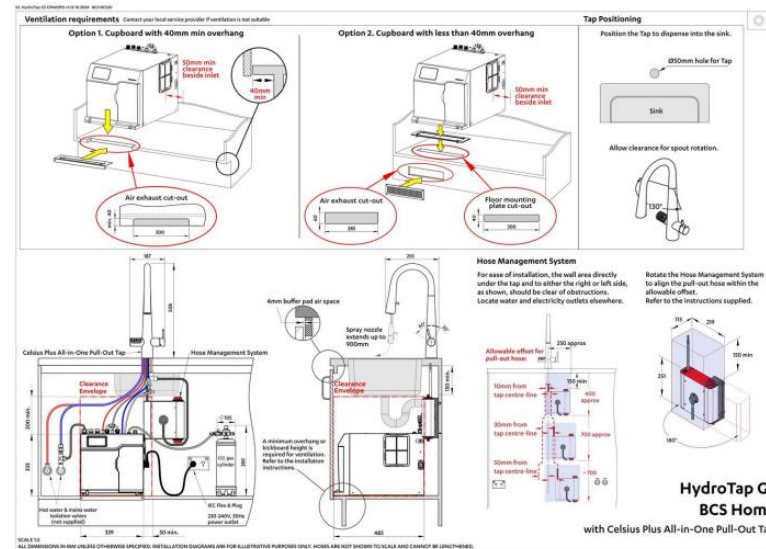

## Hydro Tap Celsius All – In One Pull Out Sink Mixer

Gunmetal  
Chilled & Sparkling Filtered Water  
Plus Hot & Cold Mains Supply  
Pull Out Function  
Touch Pad System