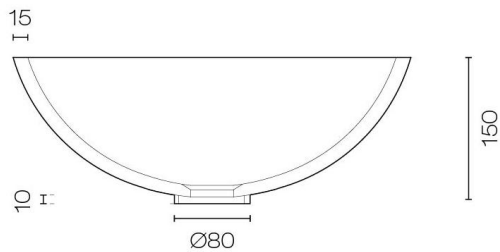

Bathroom

Bathroom

Milano 430 Vessel Basin

Ambra Translucent
Premium Glass
Crafted In Italy

Gunmetal Waste