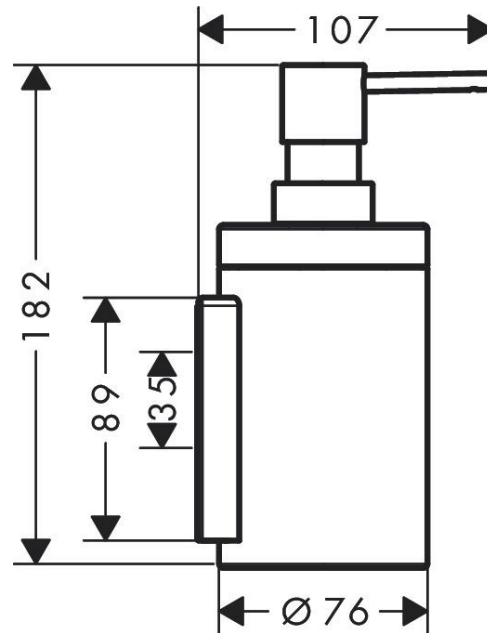

Bathroom Bathroom

AXOR Liquid Soap
Dispenser

Polished Black Chrome