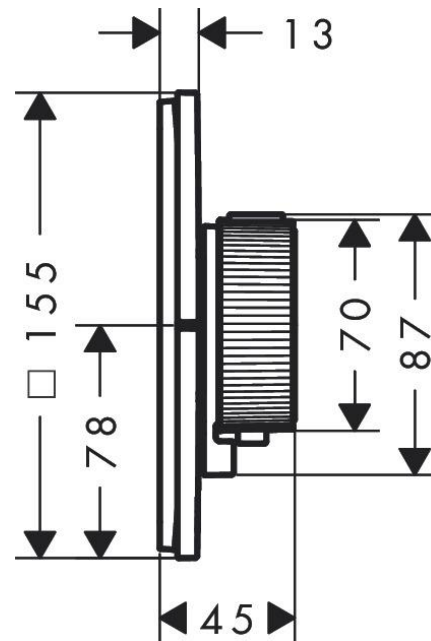

Bathroom Bathroom

Axor Shower Select ID Thermostatic Mixer

Brushed Black Chrome
For 2 Outlets
AXOR Universal 2 IBOX Required