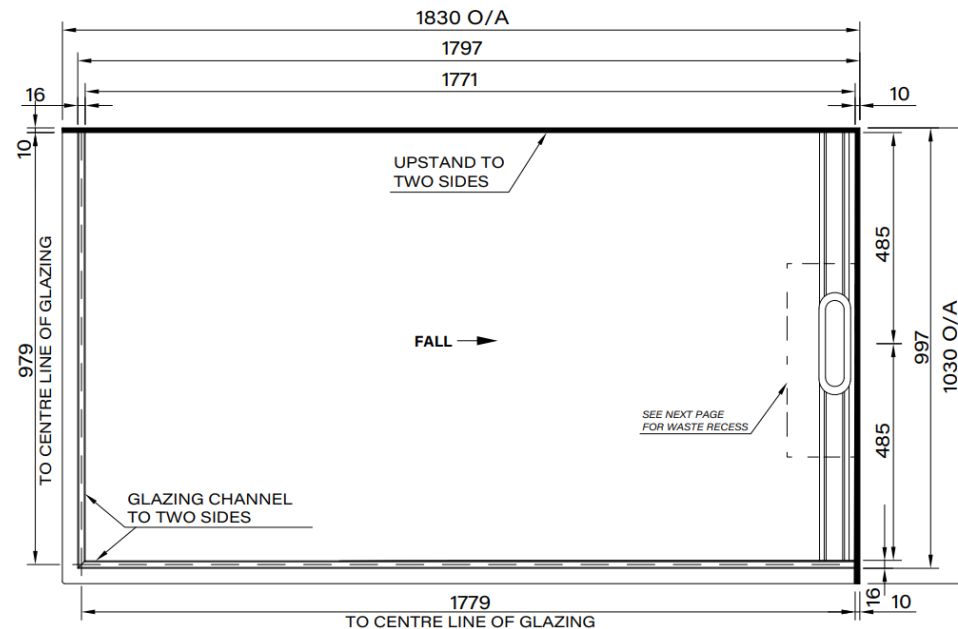

Linea Quattro Richmond 1800x1000 Shower Enclosure

Foundry Gun Metal Upgrade
Sliding Door
Architectural Matt White Stone Overlay
Optional Ellure Simply White Wall Liner