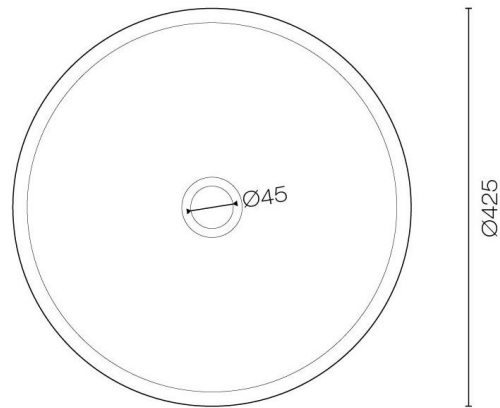

Bathroom

Bathroom

Milano 430 Vessel Basin

Ambra Translucent
Premium Glass
Crafted In Italy

Gunmetal Waste