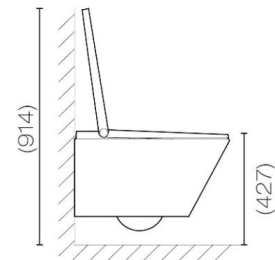

Bathroom Bathroom

AXENT One Plus Wall Hung Intelligent Toilet

White
Bidet Functions via remote or App