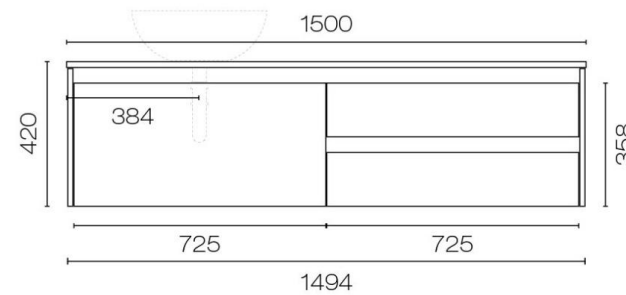

## 1500 Stanza Opaco Wall Hung Vanity

3 Drawer  
Left Hand Basin  
Timber Veneer - Walnut  
White Carrara Top