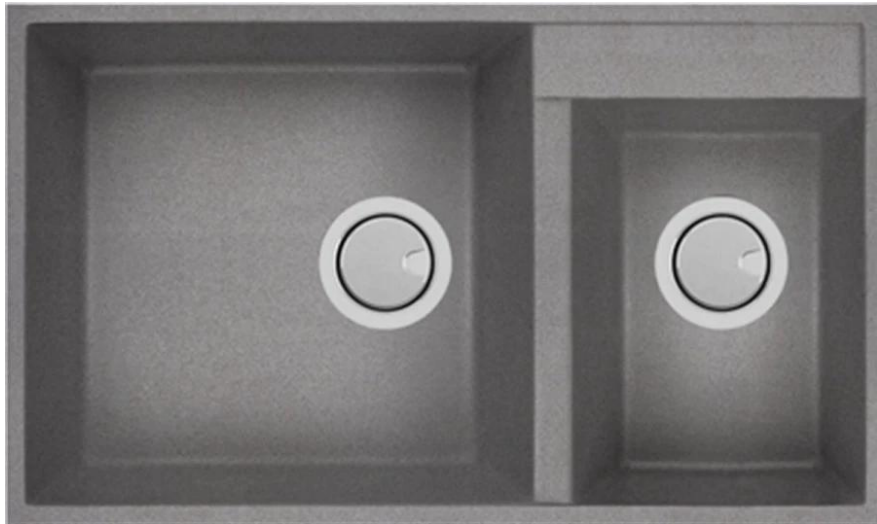

Kitchen Kitchen