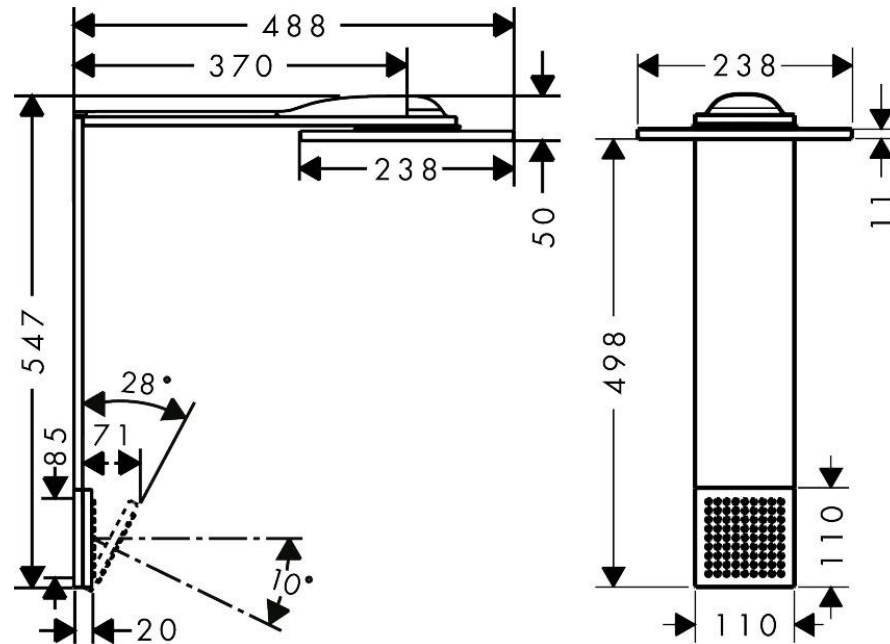

Bathroom Bathroom

AXOR Shower Composition Shower

Brushed Black Chrome
Shoulder Shower
2 Jet
Powder Rain