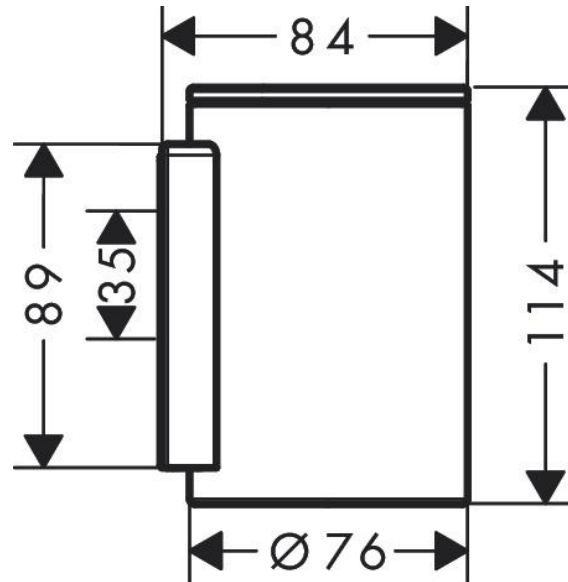

Bathroom Bathroom

AXOR Toothbrush Holder

Polished Black Chrome