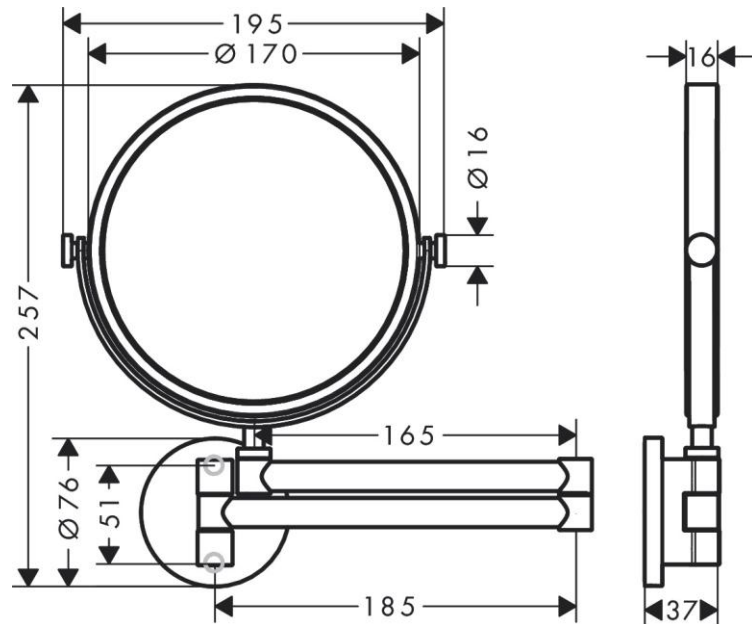

Bathroom Bathroom

AXOR Shaving Mirror

Polished Black Chrome
5 x Magnification