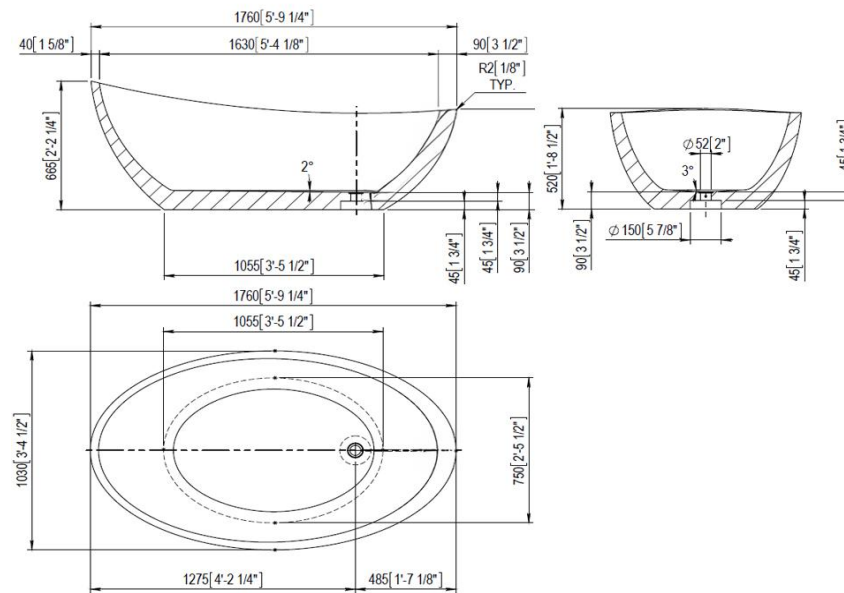

Oman 1760 Freestanding Bath

Diamond White - Apaiser Marble
Hand Crafted
Includes Waste