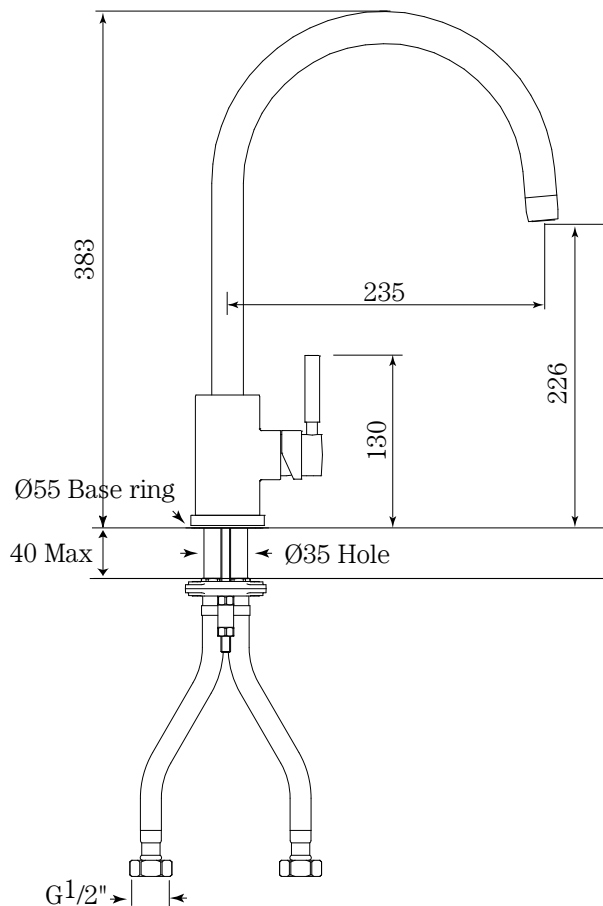

**MODEL:** N4912

**ORIGIN:** Made in England

**BRAND:** Perrin & Rowe

**MATERIAL:** Solid brass

**PRODUCT NAME:** Juliet single lever mixer tap with 'C' spout

**CONSUMABLES:** German quarter-turn ceramic disc valves. Min 5°C - max 85°C

**WARRANTY:** Five year warranty (excluding consumables)

**WATER PRESSURE:** Suitable for low and uneven water pressure. Max inlet pressure 500 kPa.

**FINISHES:**

- Chrome • Nickel • Pewter
- Gold • English bronze
- Satin brass • Polished brass

## DIMENSIONS:

All dimensions in millimetres unless otherwise stated.