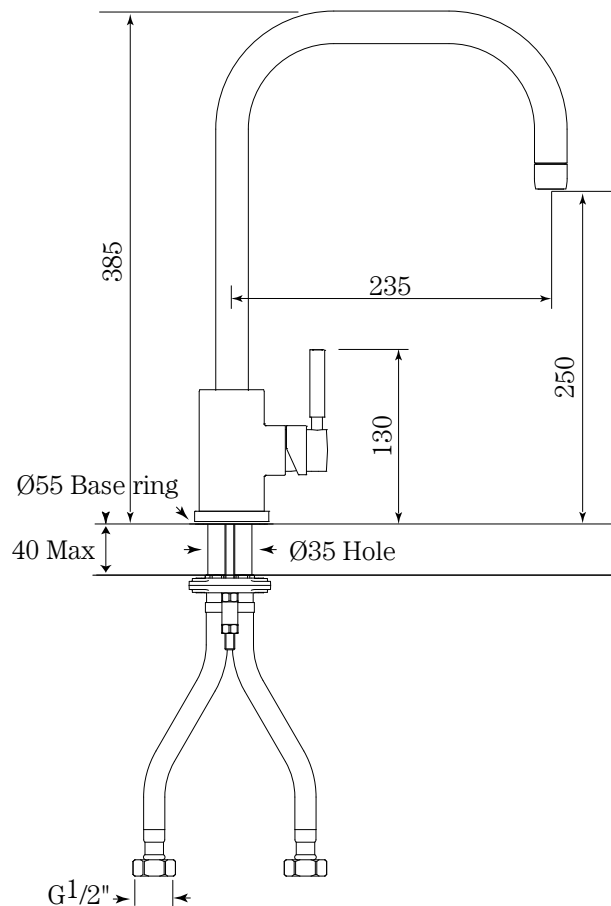

MODEL: N4914

ORIGIN: Made in England

BRAND: Perrin & Rowe

MATERIAL: Solid brass

PRODUCT NAME: Juliet single lever mixer tap with 'U' spout

CONSUMABLES: German quarter-turn ceramic disc valves. Min 5°C - max 85°C

WARRANTY: Five year warranty (excluding consumables)

WATER PRESSURE: Suitable for low and uneven water pressure. Max inlet pressure 500 kPa.

FINISHES:

- Chrome • Nickel • Pewter
- Gold • English bronze
- Satin brass • Polished brass

CERTIFICATIONS:

WELS Rating 4 Star 7.5L/min

DIMENSIONS:

All dimensions in millimetres unless otherwise stated.