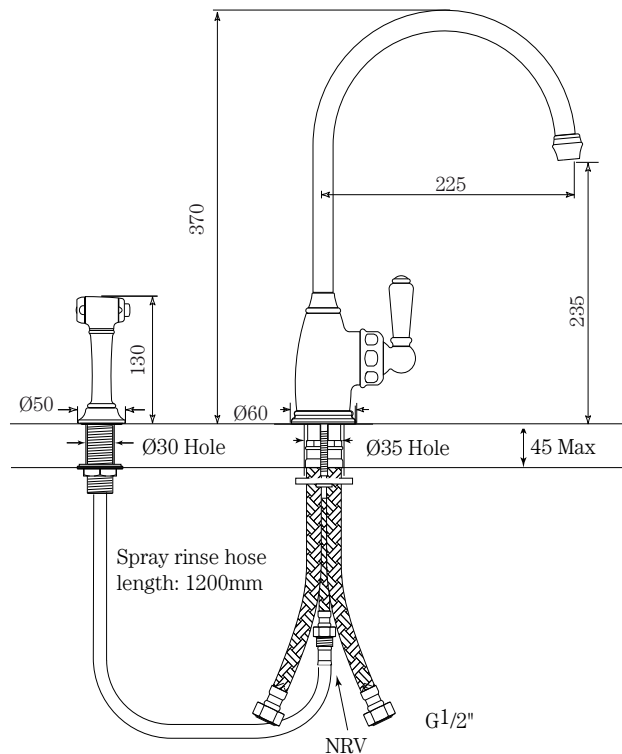

**HANDLE:** • White porcelain (standard) • Black porcelain  
 • Matching metal finish

**ORIGIN:** Made in England

**MATERIAL:** Solid brass

**CONSUMABLES:** German quarter-turn ceramic disc valves. Min 5°C - max 85°C

**WATER PRESSURE:** Suitable for low and uneven water pressure. Max inlet pressure 500 kPa.

**CERTIFICATIONS:** WELS Rating 4 Star 7.5L/min

## DIMENSIONS:

All dimensions in millimetres unless otherwise stated.