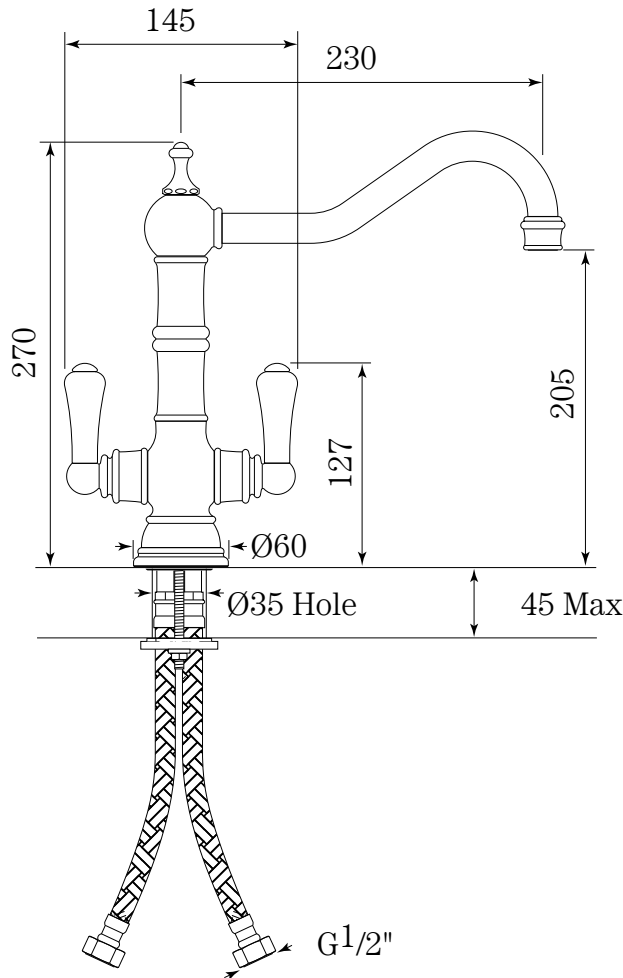

MODEL: N4761

BRAND: Perrin & Rowe

PRODUCT NAME: Picardie one hole mixer with twin levers

WARRANTY: Five year warranty

FINISHES: • Chrome • Nickel
• Pewter • Gold • English Bronze
• Satin Brass • Polished Brass

HANDLES: • White porcelain
• Black porcelain • Matching metal finish (standard)

ORIGIN: Made in England

MATERIAL: Solid brass

CONSUMABLES: German quarter-turn ceramic disc valves. Min 5°C - max 85°C

WATER PRESSURE: Suitable for low and uneven water pressure. Max inlet pressure 500 kPa.

CERTIFICATIONS: WELS Rating 4 Star 7.5L/min

DIMENSIONS:

All dimensions in millimetres unless otherwise stated.