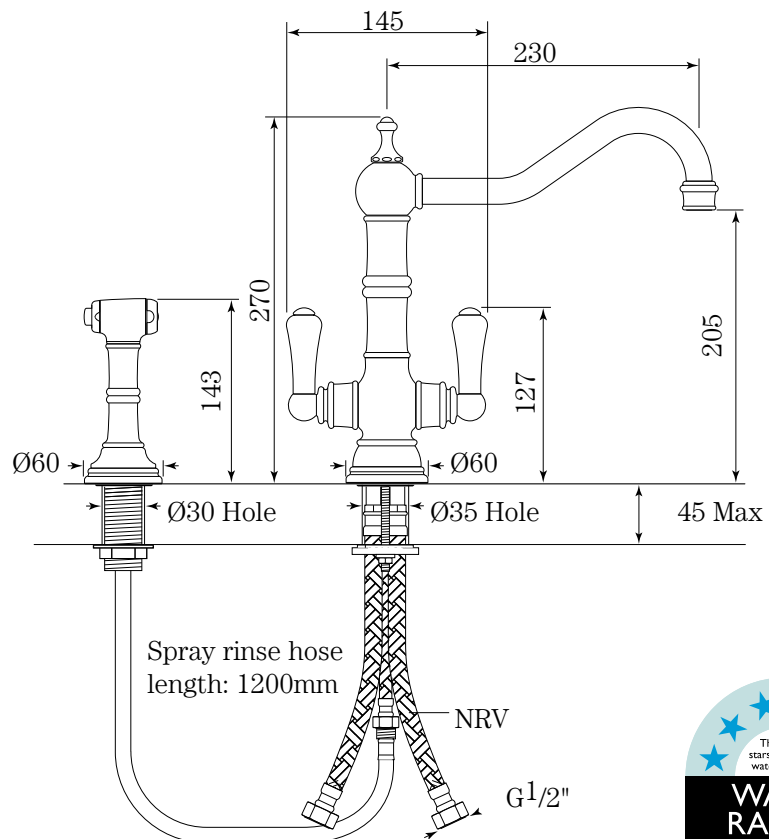

ORIGIN: Made in England

MATERIAL: Solid brass

CONSUMABLES: German quarter-turn ceramic disc valves. Min 5°C - max 85°C

WATER PRESSURE: Suitable for low and uneven water pressure. Max inlet pressure 500 kPa.

CERTIFICATIONS: WELS Rating 4 Star 7.5L/min

DIMENSIONS:

BEFORE YOU ORDER THIS MODEL:

This model does not suit incoming water pressure lower than 100kPa or higher than 500kPa. This model requires a minimum inlet water pressure of 100kPa to ensure complete diversion from the tap to the spray rinse. The chrome stop cocks supplied with this tap contain gauze filters. Please ensure your plumber is advised of minimum & maximum water pressure and to install the stop cocks as not doing so invalidates the tap warranty. Call 09 309 3023 for assistance.

All dimensions in millimetres unless otherwise stated.