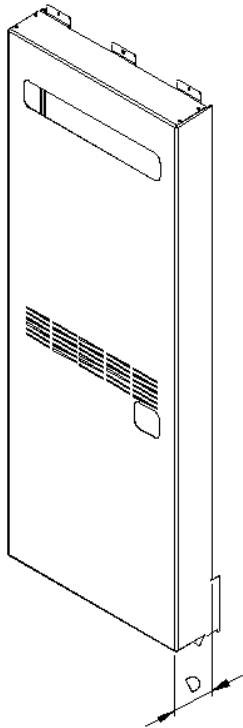

Rheem Recess Box Dimensions Rheem 874 Models

**Door for 874627 Model
(318993 Door kit)**

**Door for 8748XX model
(318995 Door kit)**

**874627 Model
DOOR & RECESS BOX KIT #320316**

**8748XX Models
DOOR AND RECESS BOX KIT #318994**

8748XX Models all use the same recess box body and door. The 874627 model uses the same box, but the door depth differs to accommodate the extra depth 874627 model.

874627 Model Recess Box P/N 317695 (Complete Kit 320316)	
A	1040mm
B	415mm
C	185mm
D	68mm

874816-874826 Models Recess Box P/N 317714 (Complete Kit 318994)	
A	1040mm
B	415mm
C	185mm
D	30mm

NOTE: These are the actual box dimensions NOT the dimensions for the recess box installation. Consult the recess box installation instructions for required opening sizes.

Rheem Pipe Cover Dimensions Rheem Continuous Flow Models

874627 Model Pipe Cover P/N 320115 (kit 320116)	
A	422mm
B	351mm
C	205mm

8748XX Models Pipe Cover P/N 320054 (kit number 320117)	
A	422mm
B	339mm
C	151mm