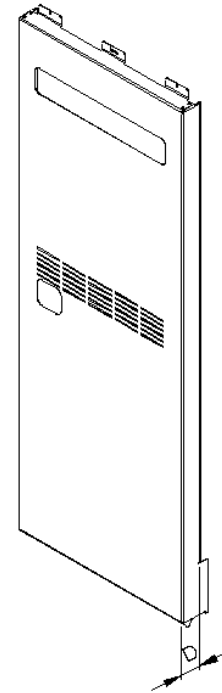

Rheem Recess Box Dimensions Rheem 874 Models

**Door for 874627 Model
(318993 Door kit)**

**Door for 8748XX model
(318995 Door kit)**

**874627 Model
DOOR & RECESS BOX KIT #320316**

**8748XX Models
DOOR AND RECESS BOX KIT #318994**

8748XX Models all use the same recess box body and door. The 874627 model uses the same box, but the door depth differs to accommodate the extra depth 874627 model.

874627 Model Recess Box P/N 317695 (Complete Kit 320316)	
A	1040mm
B	415mm
C	185mm
D	68mm

874816-874826 Models Recess Box P/N 317714 (Complete Kit 318994)	
A	1040mm
B	415mm
C	185mm
D	30mm

NOTE: These are the actual box dimensions NOT the dimensions for the recess box installation. Consult the recess box installation instructions for required opening sizes.

Rheem Pipe Cover Dimensions Rheem Continuous Flow Models

874627 Model Pipe Cover P/N 320115 (kit 320116)	
A	422mm
B	351mm
C	205mm

8748XX Models Pipe Cover P/N 320054 (kit number 320117)	
A	422mm
B	339mm
C	151mm