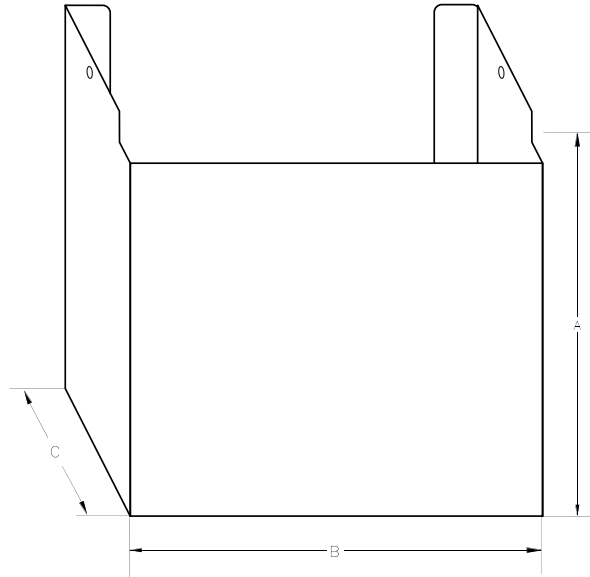

Rheem Pipe Cover Dimensions Rheem Continuous Flow Models

874627 Model Pipe Cover P/N 320115 (kit 320116)	
A	422mm
B	351mm
C	205mm

8748XX Models Pipe Cover P/N 320054 (kit number 320117)	
A	422mm
B	339mm
C	151mm