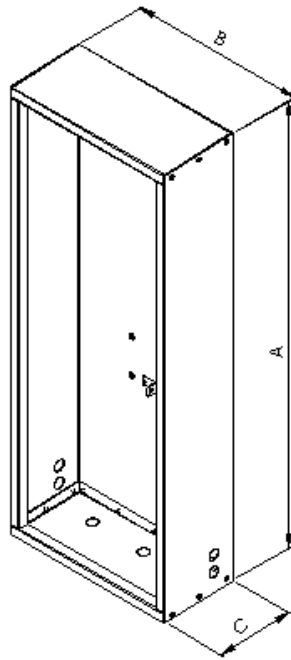

Rheem Recess Box Dimensions Rheem 874 Models

**Door for 874627 Model
(318993 Door kit)**

**Door for 8748XX model
(318995 Door kit)**

**874627 Model
DOOR & RECESS BOX KIT #320316**

**8748XX Models
DOOR AND RECESS BOX KIT #318994**

8748XX Models all use the same recess box body and door. The 874627 model uses the same box, but the door depth differs to accommodate the extra depth 874627 model.

874627 Model Recess Box P/N 317695 (Complete Kit 320316)	
A	1040mm
B	415mm
C	185mm
D	68mm

874816-874826 Models Recess Box P/N 317714 (Complete Kit 318994)	
A	1040mm
B	415mm
C	185mm
D	30mm

NOTE: These are the actual box dimensions NOT the dimensions for the recess box installation. Consult the recess box installation instructions for required opening sizes.