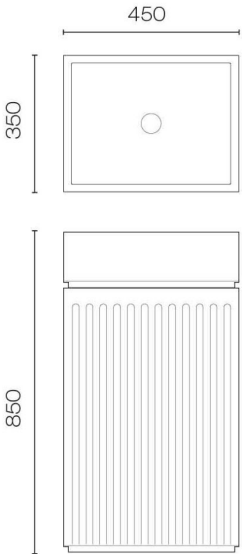

Doric Colour Pedestal With Basin

Code: DO45BP

Brand	Meek
Designer	Joshua Gullaci
Origin	Australia
Finish	Matt and gloss or satin two pack paint
Material	Concrete
Installation	Freestanding
Width (mm)	450
Depth (mm)	350
Height (mm)	850
Warranty	5 Years
Overflow	No
Waste Size	32mm
Waste Included	No
Material	ECC Concrete basin on moisture resistant MDF pedestal
Approx Lead Time	8-12 week leadtime may apply. Please enquire for accurate stock availability and leadtimes.
Warranty Compliance	Solvents or liquids to remove/clean up silicon (especially around waste area) such as Fuelite cannot be used as it will break down the concrete sealer and void warranty.