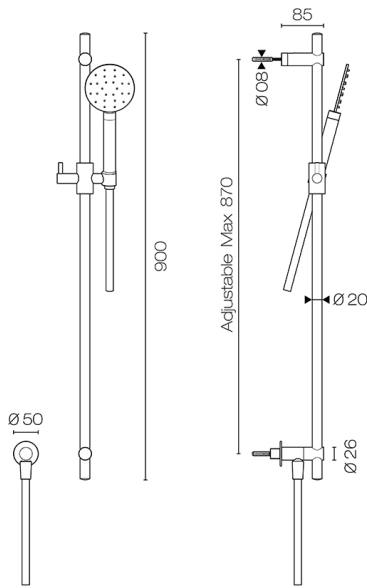

## Buddy Round 3 Function Slide Shower

CODE: M308C

<b>Brand</b>	Progetto
<b>Designer</b>	Plumblin
<b>Origin</b>	Italy
<b>Installation</b>	Wall mount
<b>WELS Rating</b>	2 Star
<b>Height (mm)</b>	900
<b>Handshower Size</b>	100
<b>Backflow Preventer</b>	Yes
<b>Warranty</b>	15 Years
<b>Wall Coupling</b>	Yes
<b>Material</b>	Brass
<b>Living Finish</b>	Yes
<b>Approx Lead Time</b>	4-8 weeks may apply for some finishes. Please enquire for accurate leadtime.
<b>Notes</b>	Suits mains pressure

### FINISH OPTIONS

**Chrome** Code: CR  
**Matt White** Code: WH  
**Matt Black** Code: BL  
**Bright Nickel** Code: NI  
**Brushed Nickel** Code: GN  
**Polished Brass\*** Code: NB

**Brushed Brass\*** Code: BB  
**Aged Brass\*** Code: AB  
**Black Chrome** Code: BK  
**Aged Iron** Code: AI  
**Rose Gold** Code: RG  
**Brushed Copper\*** Code: BC