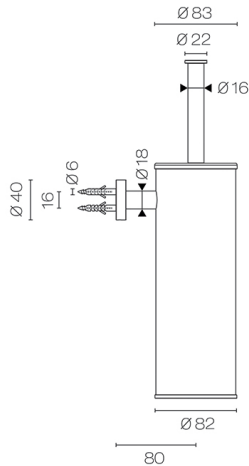

Buddy Wall Mount Toilet Brush

CODE: CBA11

Brand	Progetto
Designer	Plumblin
Origin	Italy
Installation	Wall Mount
Depth (mm)	121
Height (mm)	338
Warranty	2 Years
Material	Brass
Living Finish	Yes
Approx Lead Time	4-8 weeks may apply for some finishes. Please enquire for accurate leadtime.