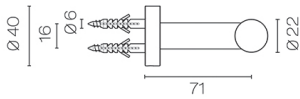

Buddy Toilet Roll Holder

CODE: CBA04

Brand	Progetto
Designer	Plumblin
Origin	Italy
Installation	Wall mount
Width (mm)	161
Depth (mm)	80
Warranty	10 Years
Material	Brass
Living Finish	Yes
Approx Lead Time	4-8 weeks may apply for some finishes. Please enquire for accurate leadtime.