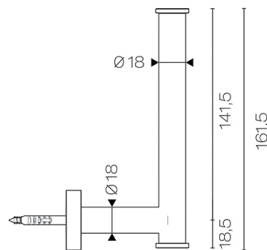

Buddy Toilet Roll Holder

CODE: CBA04

Brand	Progetto
Designer	Plumblin
Origin	Italy
Installation	Wall mount
Width (mm)	161
Depth (mm)	80
Warranty	10 Years
Material	Brass
Living Finish	Yes
Approx Lead Time	4-8 weeks may apply for some finishes. Please enquire for accurate leadtime.

FINISH OPTIONS

Chrome Code: CR
Matt White Code: WH
Matt Black Code: BL
Bright Nickel Code: NI
Brushed Nickel Code: GN
Polished Brass* Code: NB

Brushed Brass* Code: BB
Aged Brass* Code: AB
Black Chrome Code: BK
Aged Iron Code: AI
Rose Gold Code: RG
Brushed Copper* Code: BC