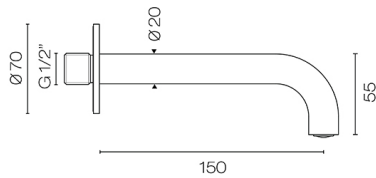

Buddy Wall Mount Bath Spout 150mm

CODE: CB095-15

Brand	Progetto
Designer	Plumblin
Origin	Italy
Spout Reach (mm)	150
Backplate	70mmØ
Warranty	15 Years
Material	Brass
Living Finish	Yes
Approx Lead Time	4-8 weeks may apply for some finishes. Please enquire for accurate leadtime.
Notes	Suitable for basin or bath (2 aerators supplied)