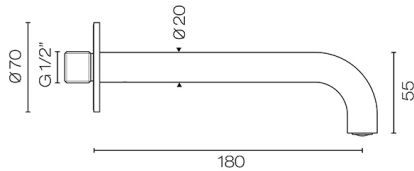

Buddy Wall Mount Bath Spout 180mm

CODE: CB095-18

Brand	Progetto
Designer	Plumblin
Origin	Italy
Spout Reach (mm)	180
Backplate	70mmØ
Warranty	15 Years
Material	Brass
Living Finish	Yes
Approx Lead Time	4-8 weeks may apply for some finishes. Please enquire for accurate leadtime.
Notes	Suitable for basin or bath (2 aerators supplied)