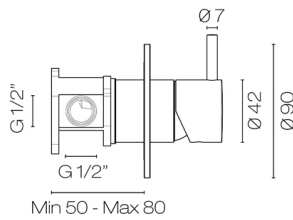

Buddy X Square Shower Mixer

CODE: CBX031Q

Brand	Progetto
Designer	Plumblin
Origin	Italy
Installation	Wall mount
Backplate	90x90mm
Warranty	15 Years
Cartridge	B003.001 (35A)
Material	Brass
Living Finish	Yes
Approx Lead Time	4-8 weeks may apply for some finishes. Please enquire for accurate leadtime.