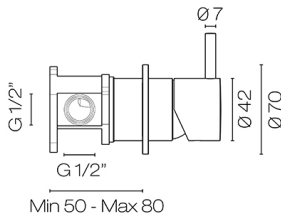

Buddy X Shower Mixer

CODE: CBX031

Brand	Progetto
Designer	Plumblin
Origin	Italy
Installation	Wall mount
Backplate	70mmØ
Warranty	15 Years
Cartridge	B003.001 (35A)
Material	Brass
Living Finish	Yes
Approx Lead Time	4-8 weeks may apply for some finishes. Please enquire for accurate leadtime.

FINISH OPTIONS

Chrome Code: CR
Matt White Code: WH
Matt Black Code: BL
Bright Nickel Code: NI
Brushed Nickel Code: GN
Polished Brass* Code: NB

Brushed Brass* Code: BB
Aged Brass* Code: AB
Black Chrome Code: BK
Aged Iron Code: AI
Rose Gold Code: RG
Brushed Copper* Code: BC