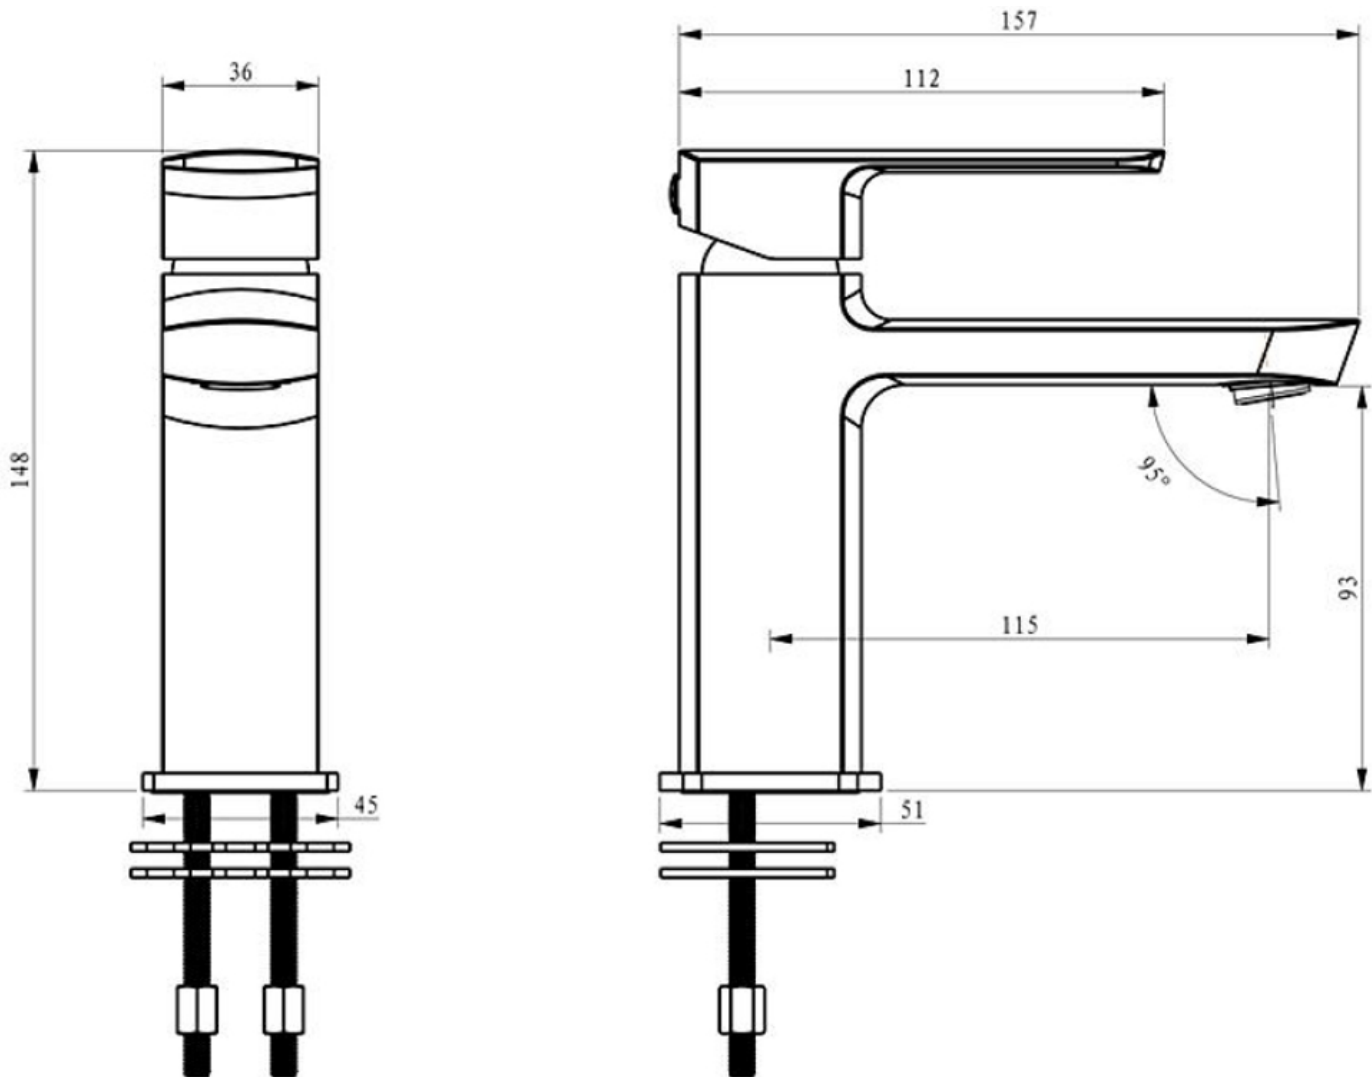

ION BASIN MIXER - CHROME

44251.02

$375

ELEMENTi

Residential/Light Commercial Use

Suitable for Residential/Light Commercial Use (Kitchens, Bathrooms and Laundries in Hotels, Motels and Retirement Villages).

5

Guarantee

5 Year Guarantee (Includes Coloured Finishes)

4 Star WELS rating

More than 6.0 but not more than 7.5 litres per minute. Mains Pressure

5 Star WELS rating

More than 4.5 but not more than 6 litres per minute. Low/Unequal pressure

Mains Pressure

Suitable for Mains Pressure.