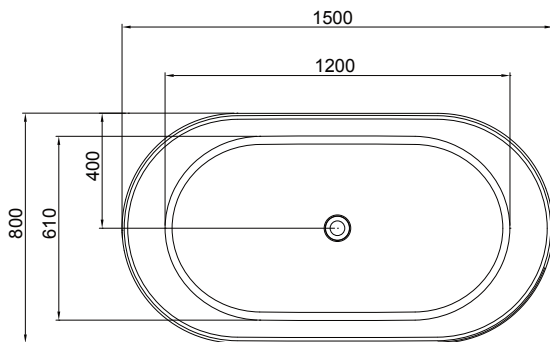

## FEATURES

- Dimensions - L1500 x H570 x W800 mm
- Weight - 67kg
- Displaced Capacity - 218 litres\*
- Made of ClearStone - an advanced, new material bonded together with milled sedimentary stone and high performance aluminum and titanium filler base. The result creates a hard wearing, scratch resistant surface with exceptional performance engineered to last a lifetime.
- High gloss surface in a brilliant white colour.
- Delicate rims and softer profiles.
- No overflow. Template for overflow drilling is attached to the bath for easy installation on site.
- Included bath waste (CW2).

## TECHNICAL DRAWINGS

Top

Front

Side Section

## NOTES

\*Volume of water contained in the bath if filled to the overflow less 70 litres to allow for an average person in the bath. Not suitable for rim-mounted taps. Suction mats not to be used on this bath. Tapware and accessories not included. Drawing indicates the technical measurement only and is not a reflection of how the unit will look. Sizes are nominal only. All drawings in millimeters. Drawings not to scale. September 2019.