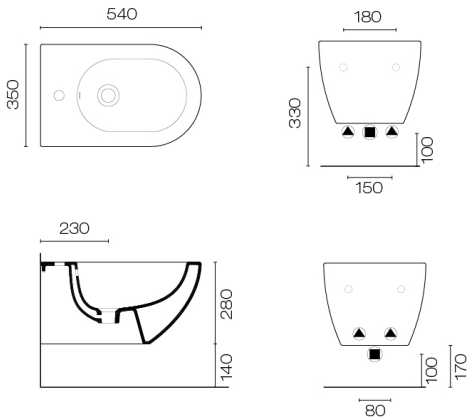

Sfera 54 Wall Hung Bidet 1 Taphole Matt Cement

CODE: BSF54.CS

Brand	Catalano
Designer	Catalano Design Centre (CDC)
Origin	Italy
Colour	Cement
Finish	Matt
Installation	Wall Hung
Width (mm)	350
Depth (mm)	540
Warranty	15 Years
Overflow	Yes
Waste Size	32mm
Taphole	1
Material	Ceramic
Notes	Requires 32mm waste. Requires wall bracket (Code: PLWBK)
Other Information	Unique concealed fixing system. CATAglaze bacteria-proof life-time glazing

Dimensions are approximate. Information provided on this data sheet is representative of the actual product available at the time of printing. Due to our policy of continuous product development, the designs and specifications depicted are subject to change without notice.