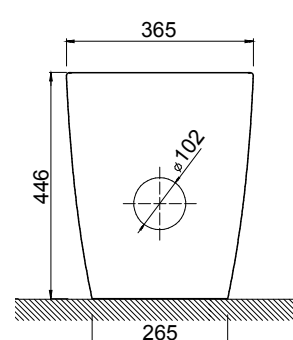

## Features

- Dimensions - W365 x H500 x D540 mm
- Toilet suite includes soft close seat and lid, in-wall cistern and dual flush plate. Floor-fix screw and elbow also included.
- Easy clean rimless design.
- Vitreous china with glazed box rim and trap.
- Removable soft close seat with stainless steel hinges.
- Pair with our round or rectangle flush plates, available in White, Chrome High Gloss, Chrome Matt, or Black.
- In-wall cistern comes with adjustable flush valve.
- Easy height.
- 6/3 litre flush distribution.
- 3 Star WELS rating.

## Technical Drawings

Top

Side Section

Back Section

## Notes

Drawing indicates the technical measurement only and is not a reflection of how the product will look. Sizes approximate. All drawings in millimeters.