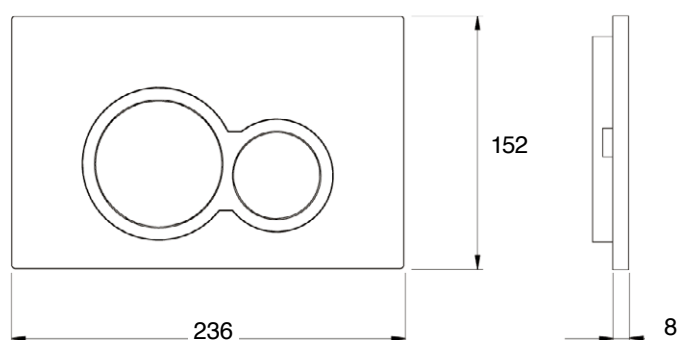

Notes

Drawing indicates the technical measurement only and is not a reflection of how the product will look. Sizes approximate. All drawings in millimeters.