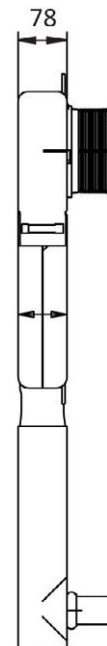

## Technical Drawings

Top

Side Section

Back Section

## Notes

Drawing indicates the technical measurement only and is not a reflection of how the product will look. Sizes approximate. All drawings in millimeters.

## Features

- Dimensions - W480 x H735 x D78 mm
- In-wall cistern for floor-standing toilets.
- Comes with adjustable dual flush valve, fit into 90mm walls.
- Pair with our round or rectangle flush plates, available in White, Chrome High Gloss, Chrome Matt, or Black (sold separately).
- 4 Star WELS rating.

## Technical Drawings

Top

Side