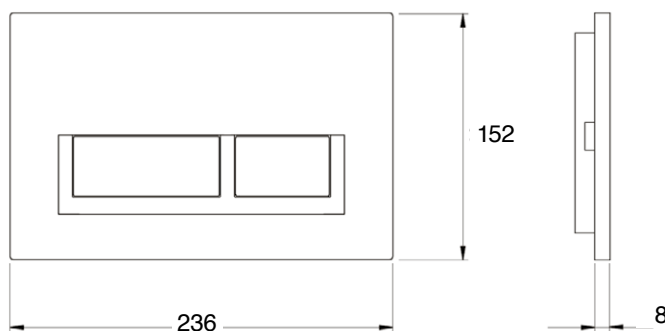

## Features

- Dimensions - W236 x H152 x D8 mm
- Round flush plates for in-wall cisterns
- Available in White, Chrome High Gloss, Chrome Matt or Black

## Notes

Drawing indicates the technical measurement only and is not a reflection of how the product will look. Sizes approximate. All drawings in millimeters.

## Features

- Dimensions - W236 x H152 x D8 mm
- Rectangle flush plates for in-wall cisterns
- Available in White, Chrome High Gloss, Chrome Matt or Black