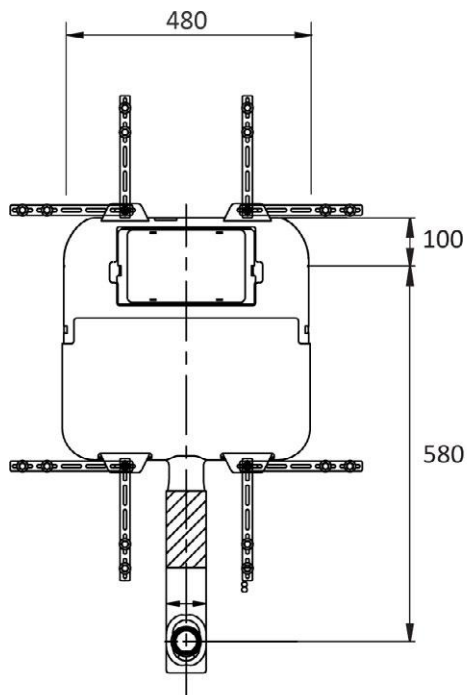

## Features

- Dimensions - W480 x H735 x D78 mm
- In-wall cistern for floor-standing toilets.
- Comes with adjustable dual flush valve, fit into 90mm walls.
- Pair with our round or rectangle flush plates, available in White, Chrome High Gloss, Chrome Matt, or Black (sold separately).
- 4 Star WELS rating.

## Technical Drawings

Top

Side

## Notes

Drawing indicates the technical measurement only and is not a reflection of how the product will look. Sizes approximate. All drawings in millimeters.

## Features

- Dimensions - W236 x H152 x D8 mm
- Round flush plates for in-wall cisterns
- Available in White, Chrome High Gloss, Chrome Matt or Black