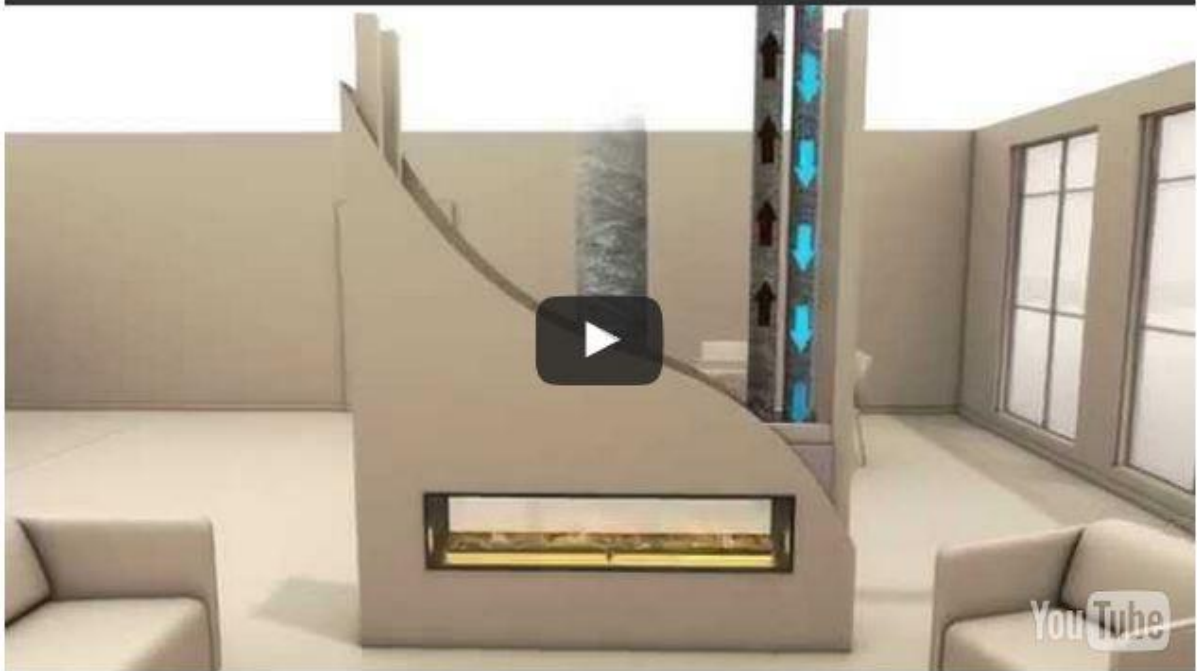

### High Output Fireplace (Gas)

The Escea DF960 packs a visual punch with its large flame viewing area and sleek design. High heat output and 5 star efficiency give it just the right mix of form and function. With its minimalist frame, the DF960 is the ideal gas fireplace for either a modern or traditional styled open plan living space.

## Fuel Bed Options

**Logs**

**Small Black Coals**

**Small NZ River Rocks**

## Smart Heat

The DF960 can be remotely operated via any device connected to the internet. In addition to the normal remote, a smart phone with the Escea Smart Heat app installed can be used to operate the gas fireplace.

## Powered Direct Vent Flue

This fireplace uses a Powered Direct Vent, which allows long horizontal and vertical flue runs. This efficient flue system offers considerable flexibility in location and installation.