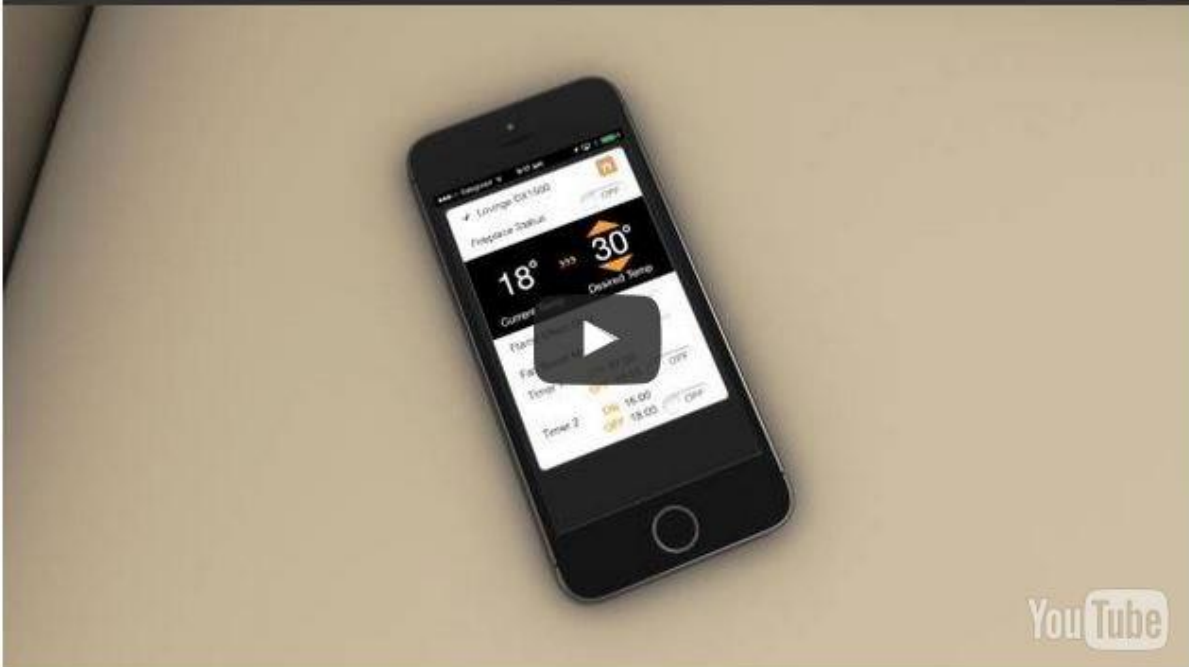

### High Output Fireplace (Gas)

The Escea DF960 packs a visual punch with its large flame viewing area and sleek design. High heat output and 5 star efficiency give it just the right mix of form and function. With its minimalist frame, the DF960 is the ideal gas fireplace for either a modern or traditional styled open plan living space.

## Fuel Bed Options

**Logs**

**Small Black Coals**

**Small NZ River Rocks**

## Smart Heat

The DF960 can be remotely operated via any device connected to the internet. In addition to the normal remote, a smart phone with the Escea Smart Heat app installed can be used to operate the gas fireplace.