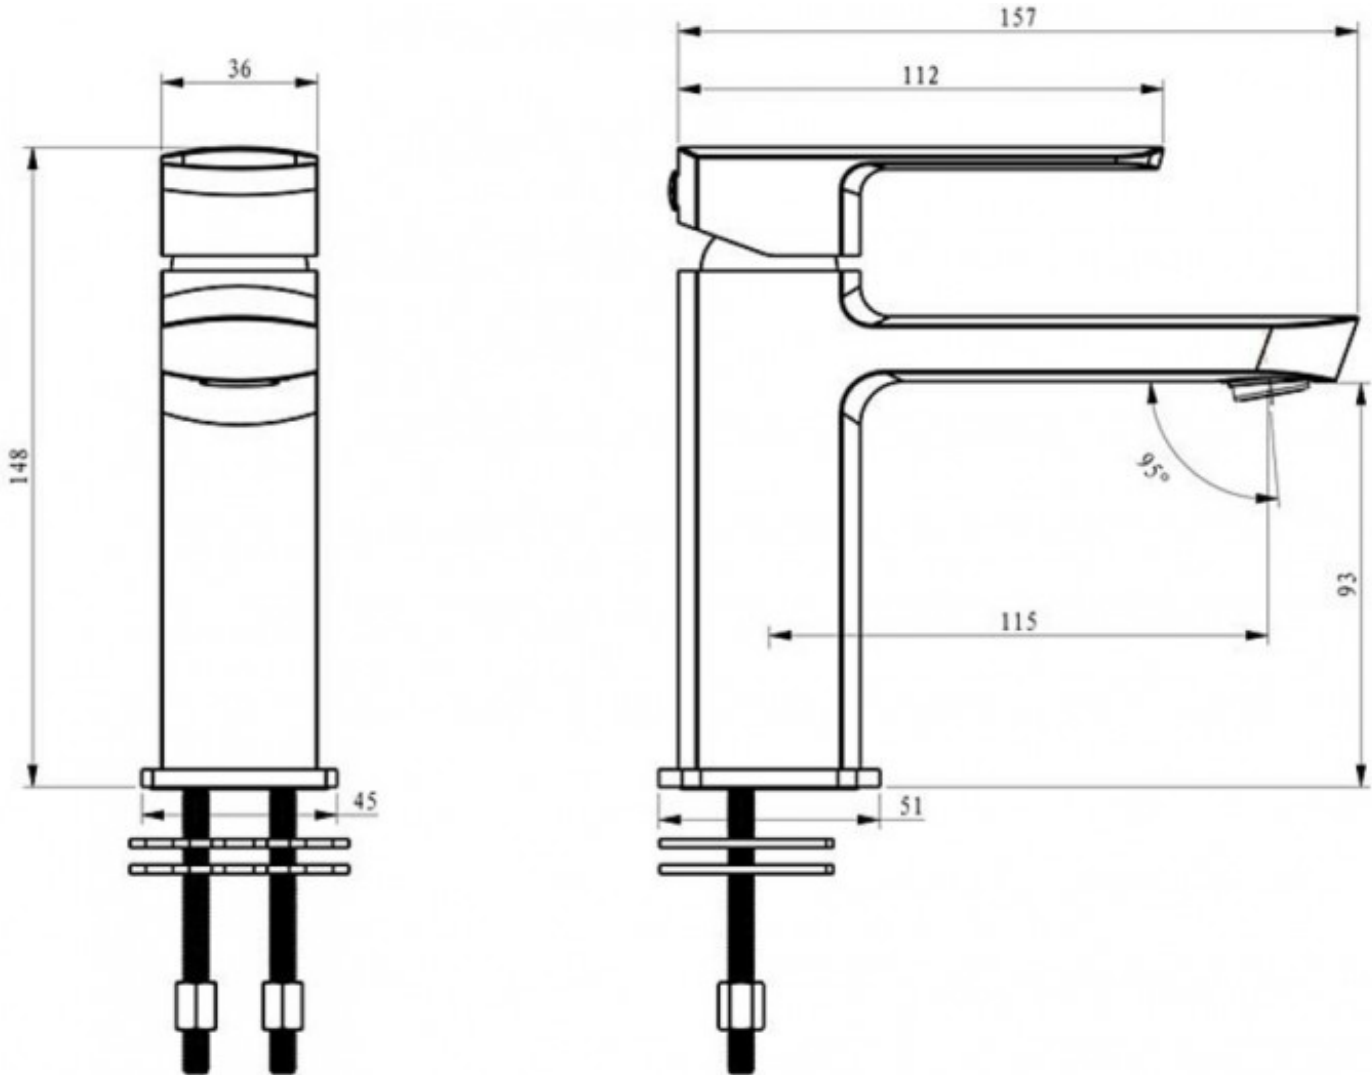

ION BASIN MIXER CHROME

ELEMENTI

44251.02