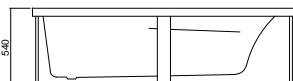

Height with optional upstand 505 mm

Height with optional upstand 555 mm

Height with optional upstand 555 mm

Height with optional upstand 555 mm

Height with optional upstand 555 mm

Height with optional upstand 555 mm

KAHLO 1675

135 litre working water capacity
 Internal depth-475mm (excludes optional 15mm upstand)
 Nominal framed bath & spa bath height - 540mm
 or 555mm with optional upstand

Height with optional upstand 505 mm

Height with optional upstand 555 mm

Height with optional upstand 555 mm

Height with optional upstand 555 mm

Height with optional upstand 555 mm

Height with optional upstand 555 mm

KAHLO 1800

170 litre working water capacity
 Internal depth-475mm (excludes optional upstand)
 Nominal framed bath & spa bath height - 540mm
 or 555mm with optional upstand