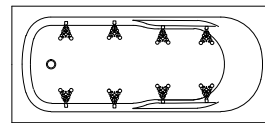

Height with optional upstand 505 mm

Height with optional upstand 555 mm

Height with optional upstand 555 mm

Height with optional upstand 555 mm

Height with optional upstand 555 mm

Height with optional upstand 555 mm

KAHLO 1675

135 litre working water capacity
 Internal depth-475mm (excludes optional 15mm upstand)
 Nominal framed bath & spa bath height - 540mm
 or 555mm with optional upstand

Height with optional upstand 505 mm

Height with optional upstand 555 mm

Height with optional upstand 555 mm

Height with optional upstand 555 mm

Height with optional upstand 555 mm

Height with optional upstand 555 mm

KAHLO 1800

170 litre working water capacity
 Internal depth-475mm (excludes optional upstand)
 Nominal framed bath & spa bath height - 540mm
 or 555mm with optional upstand