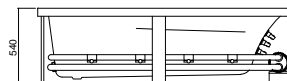

Height with optional upstand 505 mm

Height with optional upstand 555 mm

Height with optional upstand 555 mm

Height with optional upstand 555 mm

Height with optional upstand 555 mm

Height with optional upstand 555 mm

KAHLO 1675

135 litre working water capacity
 Internal depth-475mm (excludes optional 15mm upstand)
 Nominal framed bath & spa bath height - 540mm
 or 555mm with optional upstand

Height with optional upstand 505 mm

Height with optional upstand 555 mm

Height with optional upstand 555 mm

Height with optional upstand 555 mm

Height with optional upstand 555 mm

Height with optional upstand 555 mm

KAHLO 1800

170 litre working water capacity
 Internal depth-475mm (excludes optional upstand)
 Nominal framed bath & spa bath height - 540mm
 or 555mm with optional upstand