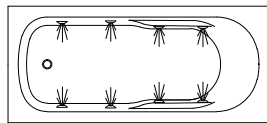

Height with optional upstand 505 mm

Height with optional upstand 555 mm

Height with optional upstand 555 mm

Height with optional upstand 555 mm

Height with optional upstand 555 mm

Height with optional upstand 555 mm

KAHLO 1675

135 litre working water capacity
 Internal depth-475mm (excludes optional 15mm upstand)
 Nominal framed bath & spa bath height - 540mm
 or 555mm with optional upstand

Height with optional upstand 505 mm

Height with optional upstand 555 mm

Height with optional upstand 555 mm

Height with optional upstand 555 mm

Height with optional upstand 555 mm

Height with optional upstand 555 mm

KAHLO 1800

170 litre working water capacity
 Internal depth-475mm (excludes optional upstand)
 Nominal framed bath & spa bath height - 540mm
 or 555mm with optional upstand