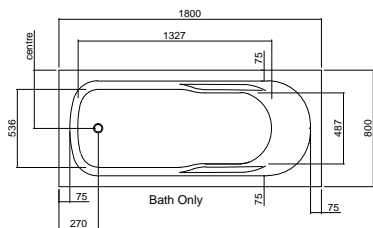

Height with optional upstand 505 mm

Height with optional upstand 555 mm

Height with optional upstand 555 mm

Height with optional upstand 555 mm

Height with optional upstand 555 mm

Height with optional upstand 555 mm

KAHLO 1675

135 litre working water capacity
 Internal depth-475mm (excludes optional 15mm upstand)
 Nominal framed bath & spa bath height - 540mm
 or 555mm with optional upstand

Height with optional upstand 505 mm

Height with optional upstand 555 mm

Height with optional upstand 555 mm

Height with optional upstand 555 mm

Height with optional upstand 555 mm

Height with optional upstand 555 mm

KAHLO 1800

170 litre working water capacity
 Internal depth-475mm (excludes optional upstand)
 Nominal framed bath & spa bath height - 540mm
 or 555mm with optional upstand