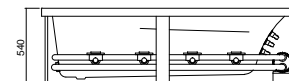

Height with optional upstand 505 mm

Height with optional upstand 555 mm

Height with optional upstand 555 mm

Height with optional upstand 555 mm

Height with optional upstand 555 mm

Height with optional upstand 555 mm

KAHLO 1675

135 litre working water capacity
 Internal depth-475mm (excludes optional 15mm upstand)
 Nominal framed bath & spa bath height - 540mm
 or 555mm with optional upstand

Height with optional upstand 505 mm

Height with optional upstand 555 mm

Height with optional upstand 555 mm

Height with optional upstand 555 mm

Height with optional upstand 555 mm

Height with optional upstand 555 mm

KAHLO 1800

170 litre working water capacity
 Internal depth-475mm (excludes optional upstand)
 Nominal framed bath & spa bath height - 540mm
 or 555mm with optional upstand