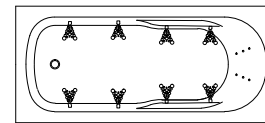

Height with optional upstand 505 mm

Height with optional upstand 555 mm

Height with optional upstand 555 mm

Height with optional upstand 555 mm

Height with optional upstand 555 mm

Height with optional upstand 555 mm

KAHLO 1675

135 litre working water capacity
 Internal depth-475mm (excludes optional 15mm upstand)
 Nominal framed bath & spa bath height - 540mm
 or 555mm with optional upstand

Height with optional upstand 505 mm

Height with optional upstand 555 mm

Height with optional upstand 555 mm

Height with optional upstand 555 mm

Height with optional upstand 555 mm

Height with optional upstand 555 mm

KAHLO 1800

170 litre working water capacity
 Internal depth-475mm (excludes optional upstand)
 Nominal framed bath & spa bath height - 540mm
 or 555mm with optional upstand