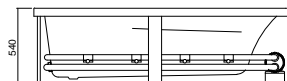

Height with optional upstand 505 mm

Height with optional upstand 555 mm

Height with optional upstand 555 mm

Height with optional upstand 555 mm

Height with optional upstand 555 mm

Height with optional upstand 555 mm

KAHLO 1675

135 litre working water capacity
 Internal depth-475mm (excludes optional 15mm upstand)
 Nominal framed bath & spa bath height - 540mm
 or 555mm with optional upstand

Height with optional upstand 505 mm

Height with optional upstand 555 mm

Height with optional upstand 555 mm

Height with optional upstand 555 mm

Height with optional upstand 555 mm

Height with optional upstand 555 mm

KAHLO 1800

170 litre working water capacity
 Internal depth-475mm (excludes optional upstand)
 Nominal framed bath & spa bath height - 540mm
 or 555mm with optional upstand