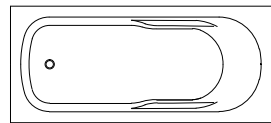

Height with optional upstand 505 mm

Height with optional upstand 555 mm

Height with optional upstand 555 mm

Height with optional upstand 555 mm

Height with optional upstand 555 mm

Height with optional upstand 555 mm

KAHLO 1675

135 litre working water capacity
 Internal depth-475mm (excludes optional 15mm upstand)
 Nominal framed bath & spa bath height - 540mm
 or 555mm with optional upstand

Height with optional upstand 505 mm

Height with optional upstand 555 mm

Height with optional upstand 555 mm

Height with optional upstand 555 mm

Height with optional upstand 555 mm

Height with optional upstand 555 mm

KAHLO 1800

170 litre working water capacity
 Internal depth-475mm (excludes optional upstand)
 Nominal framed bath & spa bath height - 540mm
 or 555mm with optional upstand