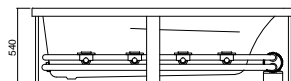

Height with optional upstand 505 mm

Height with optional upstand 555 mm

Height with optional upstand 555 mm

Height with optional upstand 555 mm

Height with optional upstand 555 mm

Height with optional upstand 555 mm

KAHLO 1675

135 litre working water capacity
 Internal depth-475mm (excludes optional 15mm upstand)
 Nominal framed bath & spa bath height - 540mm
 or 555mm with optional upstand

Height with optional upstand 505 mm

Height with optional upstand 555 mm

Height with optional upstand 555 mm

Height with optional upstand 555 mm

Height with optional upstand 555 mm

Height with optional upstand 555 mm

KAHLO 1800

170 litre working water capacity
 Internal depth-475mm (excludes optional upstand)
 Nominal framed bath & spa bath height - 540mm
 or 555mm with optional upstand