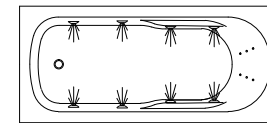

Height with optional upstand 505 mm

Height with optional upstand 555 mm

Height with optional upstand 555 mm

Height with optional upstand 555 mm

Height with optional upstand 555 mm

Height with optional upstand 555 mm

KAHLO 1675

135 litre working water capacity
 Internal depth-475mm (excludes optional 15mm upstand)
 Nominal framed bath & spa bath height - 540mm
 or 555mm with optional upstand

Height with optional upstand 505 mm

Height with optional upstand 555 mm

Height with optional upstand 555 mm

Height with optional upstand 555 mm

Height with optional upstand 555 mm

Height with optional upstand 555 mm

KAHLO 1800

170 litre working water capacity
 Internal depth-475mm (excludes optional upstand)
 Nominal framed bath & spa bath height - 540mm
 or 555mm with optional upstand