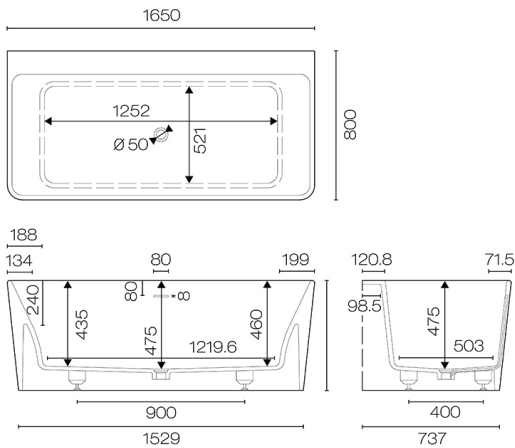

Niagara Venice 1650 Back To Wall Bath

CODE: NIA6051

Brand	Progetto
Colour	White
Finish	Matt
Material	Solid Surface
Installation	Back to Wall
Width (mm)	1650
Depth (mm)	800
Height (mm)	590
Weight (kg)	180
Adjustable Feet	Yes
Warranty	10 Years
Overflow	Yes
Waste Size	40mm
Waste Included	Yes
Capacity	308L
Material	Solid Surface

Dimensions are approximate. Information provided on this data sheet is representative of the actual product available at the time of printing. Due to our policy of continuous product development, the designs and specifications depicted are subject to change without notice.