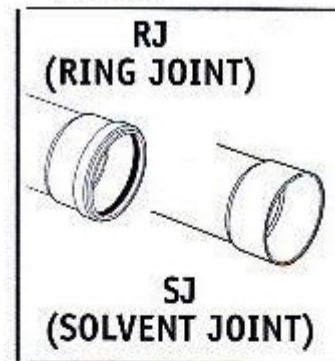

- 100SN061006 100mm X 6 Metre Optim PVC DWV Solvent Joint Pipe
- 100SN061006RJ 100mm X 6 Metre Optim PVC DWV Ring Joint Solid Wall Pipe
- 100SN41506 150mm X 6 Metre Optim PVC DWV Solid Wall Pipe
- 100SN41506RJ 150mm X 6 Metre Optim PVC DWV Ring Joint Solid Wall Pipe

Storm Line Solid Wall Pipe

Solvent Joint

- 700906 90mm X 6 Metre Storm Line Pipe
- 7001006 100mm X 6 Metre Storm Line Pipe
- 7001506 150mm X 6 Metre Storm Line Pipe
- 7001756 175mm X 6 Metre Storm Line Pipe

Pressure Pipe 800 Series

PN6

PN9

PN12

80040PN6 40mm X 6 Metre uPVC Pressure Pipe

80050PN6 50mm X 6 Metre uPVC Pressure Pipe
80065PN6 60mm X 6 Metre uPVC Pressure Pipe
80080PN6 80mm X 6 Metre uPVC Pressure Pipe
800100PN6 100mm X 6 Metre uPVC Pressure Pipe
800125PN6 125mm X 6 Metre uPVC Pressure Pipe
800150PN6 150mm X 6 Metre uPVC Pressure Pipe
800175PN6 175mm X 6 Metre uPVC Pressure Pipe
800200PN6 200mm X 6 Metre uPVC Pressure Pipe
800225PN6 225mm X 6 Metre uPVC Pressure Pipe
800250PN6 250mm X 6 Metre uPVC Pressure Pipe
800300PN6 300mm X 6 Metre uPVC Pressure Pipe
800375PN6 375mm X 6 Metre uPVC Pressure Pipe